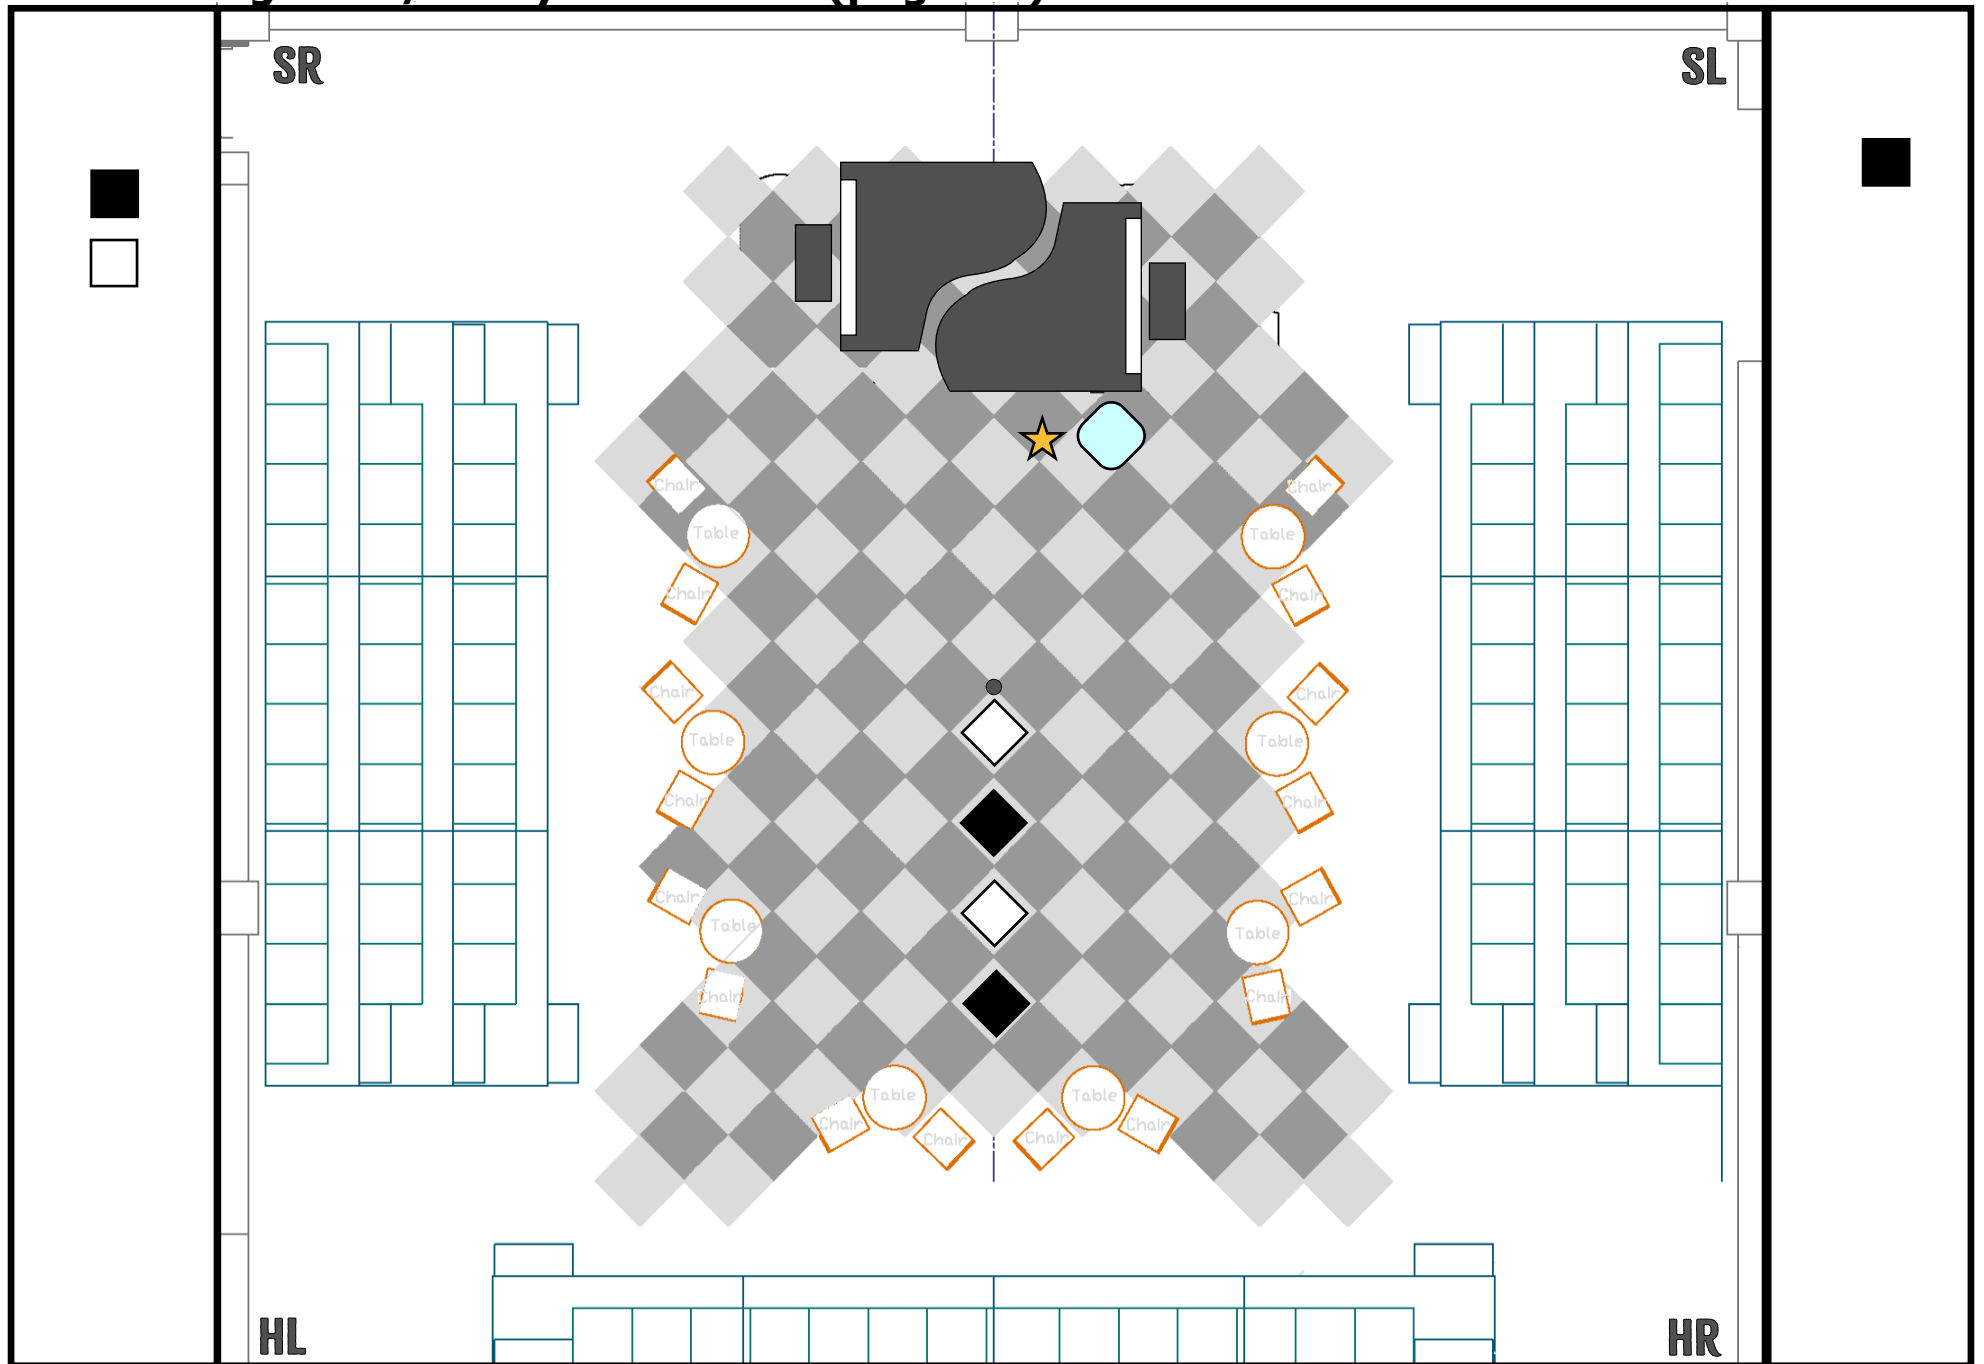

Side by Side by Sondheim  
**PRESHOW**

 = Stool       = Mic

Side by Side by Sondheim  
#1 - Comedy Tonight (Page 3)

 = Stool       = Mic

Side by Side by Sondheim

#3 - If Momma Was Married (page 7)

□ = Stool    ★ = Mic

 = Stool       = Mic

Side by Side by Sondheim  
#12 - Company Intro (page 27)

 = Stool       = Mic

Side by Side by Sondheim  
#14 - Barcelona (page 30)

 = Stool       = Mic

 = Stool       = Mic

○ = Stool    ★ = Mic

 = Stool       = Mic

Side by Side by Sondheim  
#20 - Broadway Baby (page 44)

 = Stool       = Mic

Side by Side by Sondheim  
#22 - You Could Drive A Person Crazy (page 46)

□ = Stool    ★ = Mic

Side by Side by Sondheim  
**INTERMISSION**

 = Stool       = Mic

Side by Side by Sondheim  
#34 - Pretty Lady (page 65)

□ = Stool    ★ = Mic

Side by Side by Sondheim  
#38 - Losing My Mind (page 71) to END OF SHOW

○ = Stool   ★ = Mic