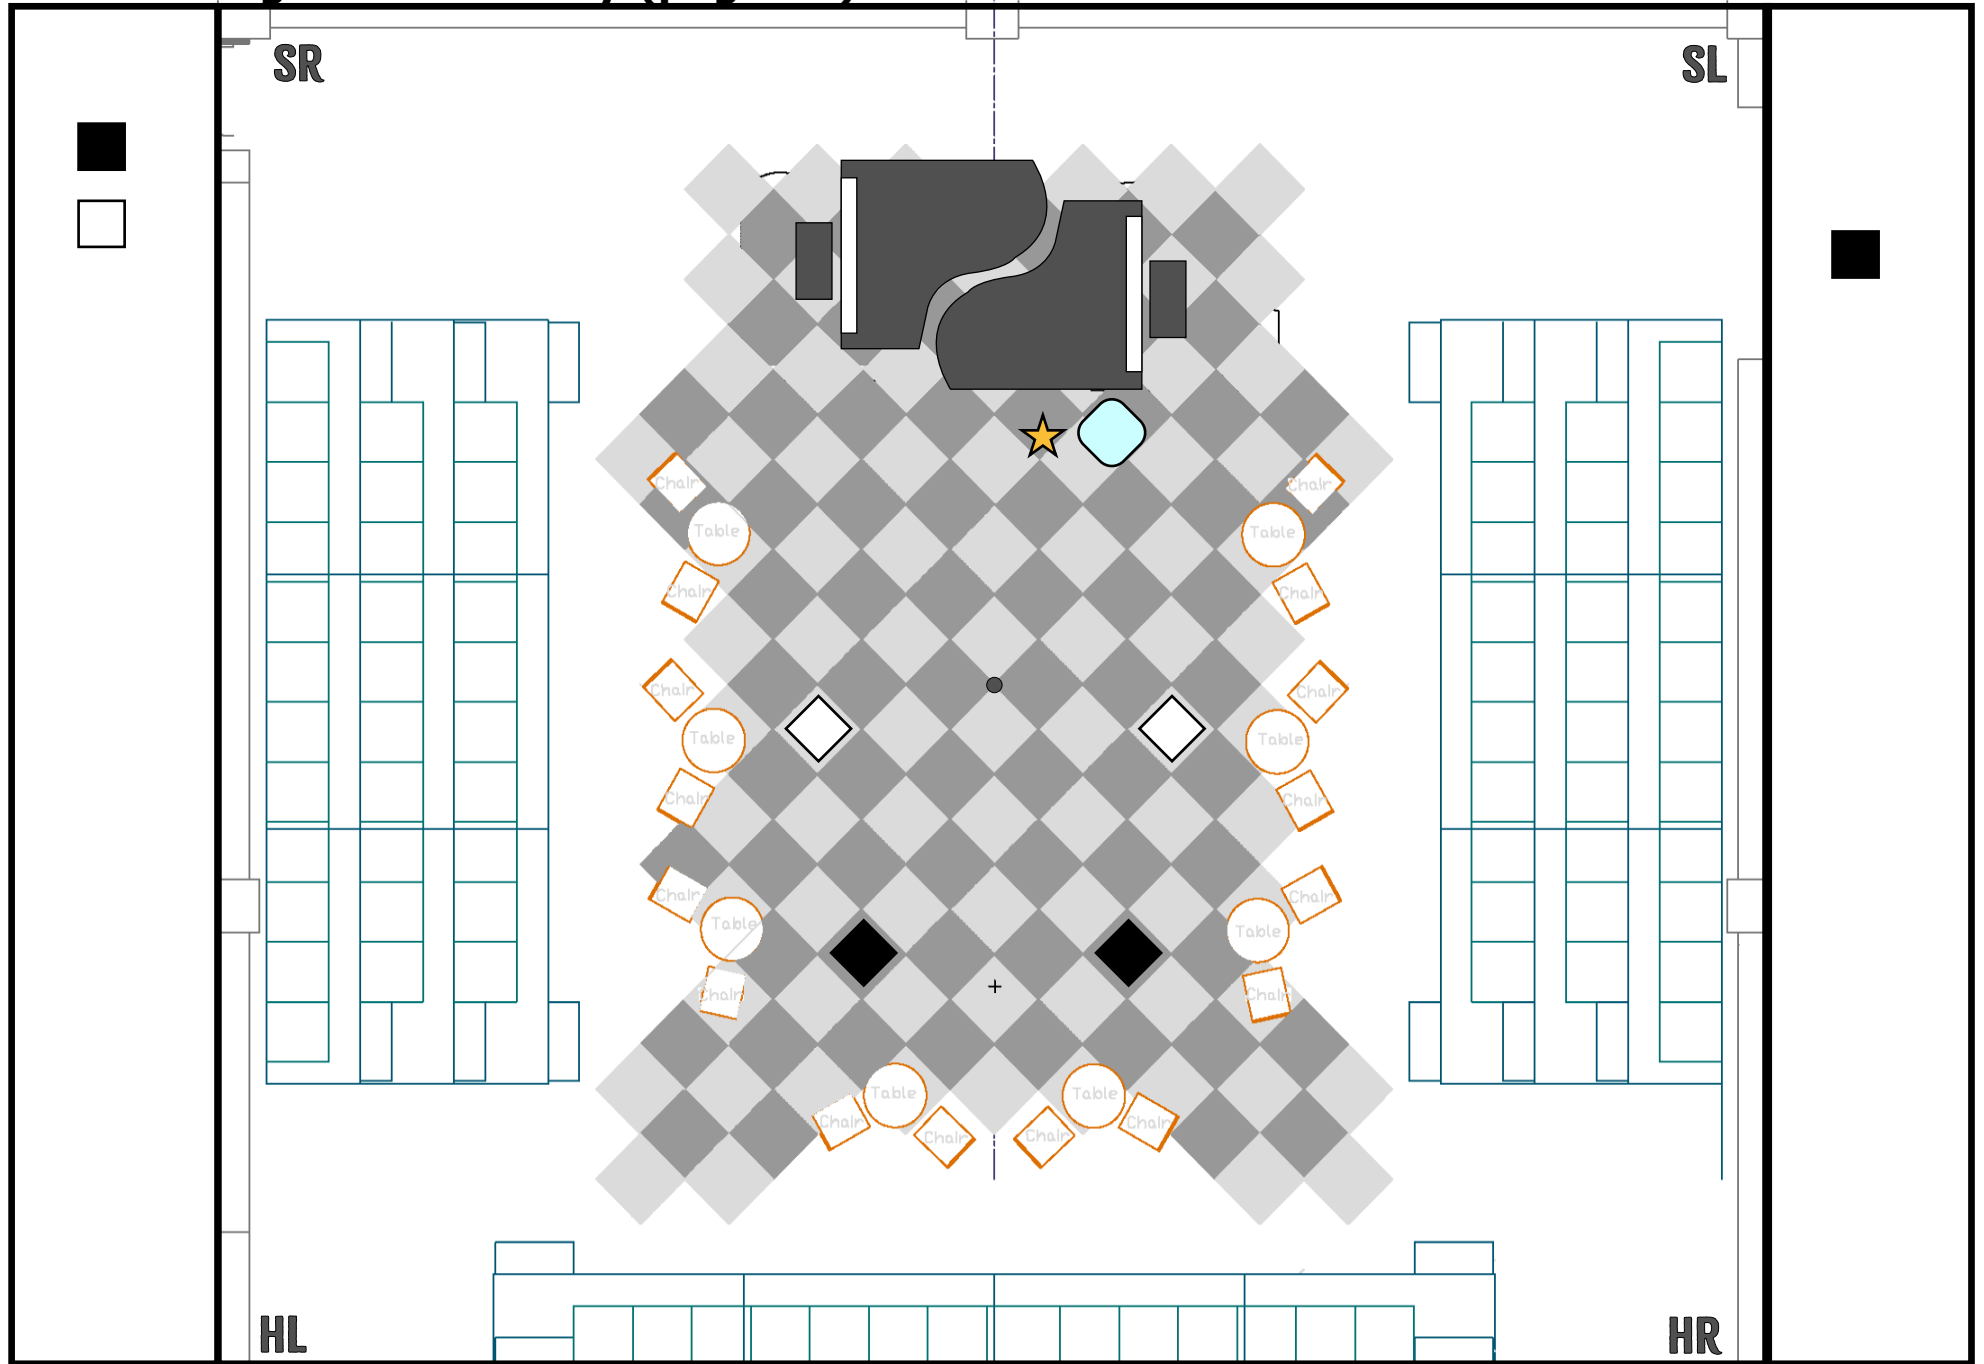

Side by Side by Sondheim  
**PRESHOW**

 = Stool       = Mic

Side by Side by Sondheim  
#1 - Comedy Tonight (Page 3)

 = Stool       = Mic

Side by Side by Sondheim

#3 - If Momma Was Married (page 7)

□ = Stool    ★ = Mic

 = Stool       = Mic

Side by Side by Sondheim  
#12 - Company Intro (page 27)

 = Stool       = Mic

Side by Side by Sondheim  
#14 - Barcelona (page 30)

 = Stool       = Mic

 = Stool       = Mic

○ = Stool    ★ = Mic

 = Stool       = Mic

Side by Side by Sondheim  
#20 - Broadway Baby (page 44)

 = Stool       = Mic

Side by Side by Sondheim  
#22 - You Could Drive A Person Crazy (page 46)

□ = Stool    ★ = Mic

Side by Side by Sondheim  
**INTERMISSION**

 = Stool       = Mic

Side by Side by Sondheim  
#34 - Pretty Lady (page 65)

□ = Stool    ★ = Mic

Side by Side by Sondheim  
#38 - Losing My Mind (page 71) to END OF SHOW

○ = Stool   ★ = Mic