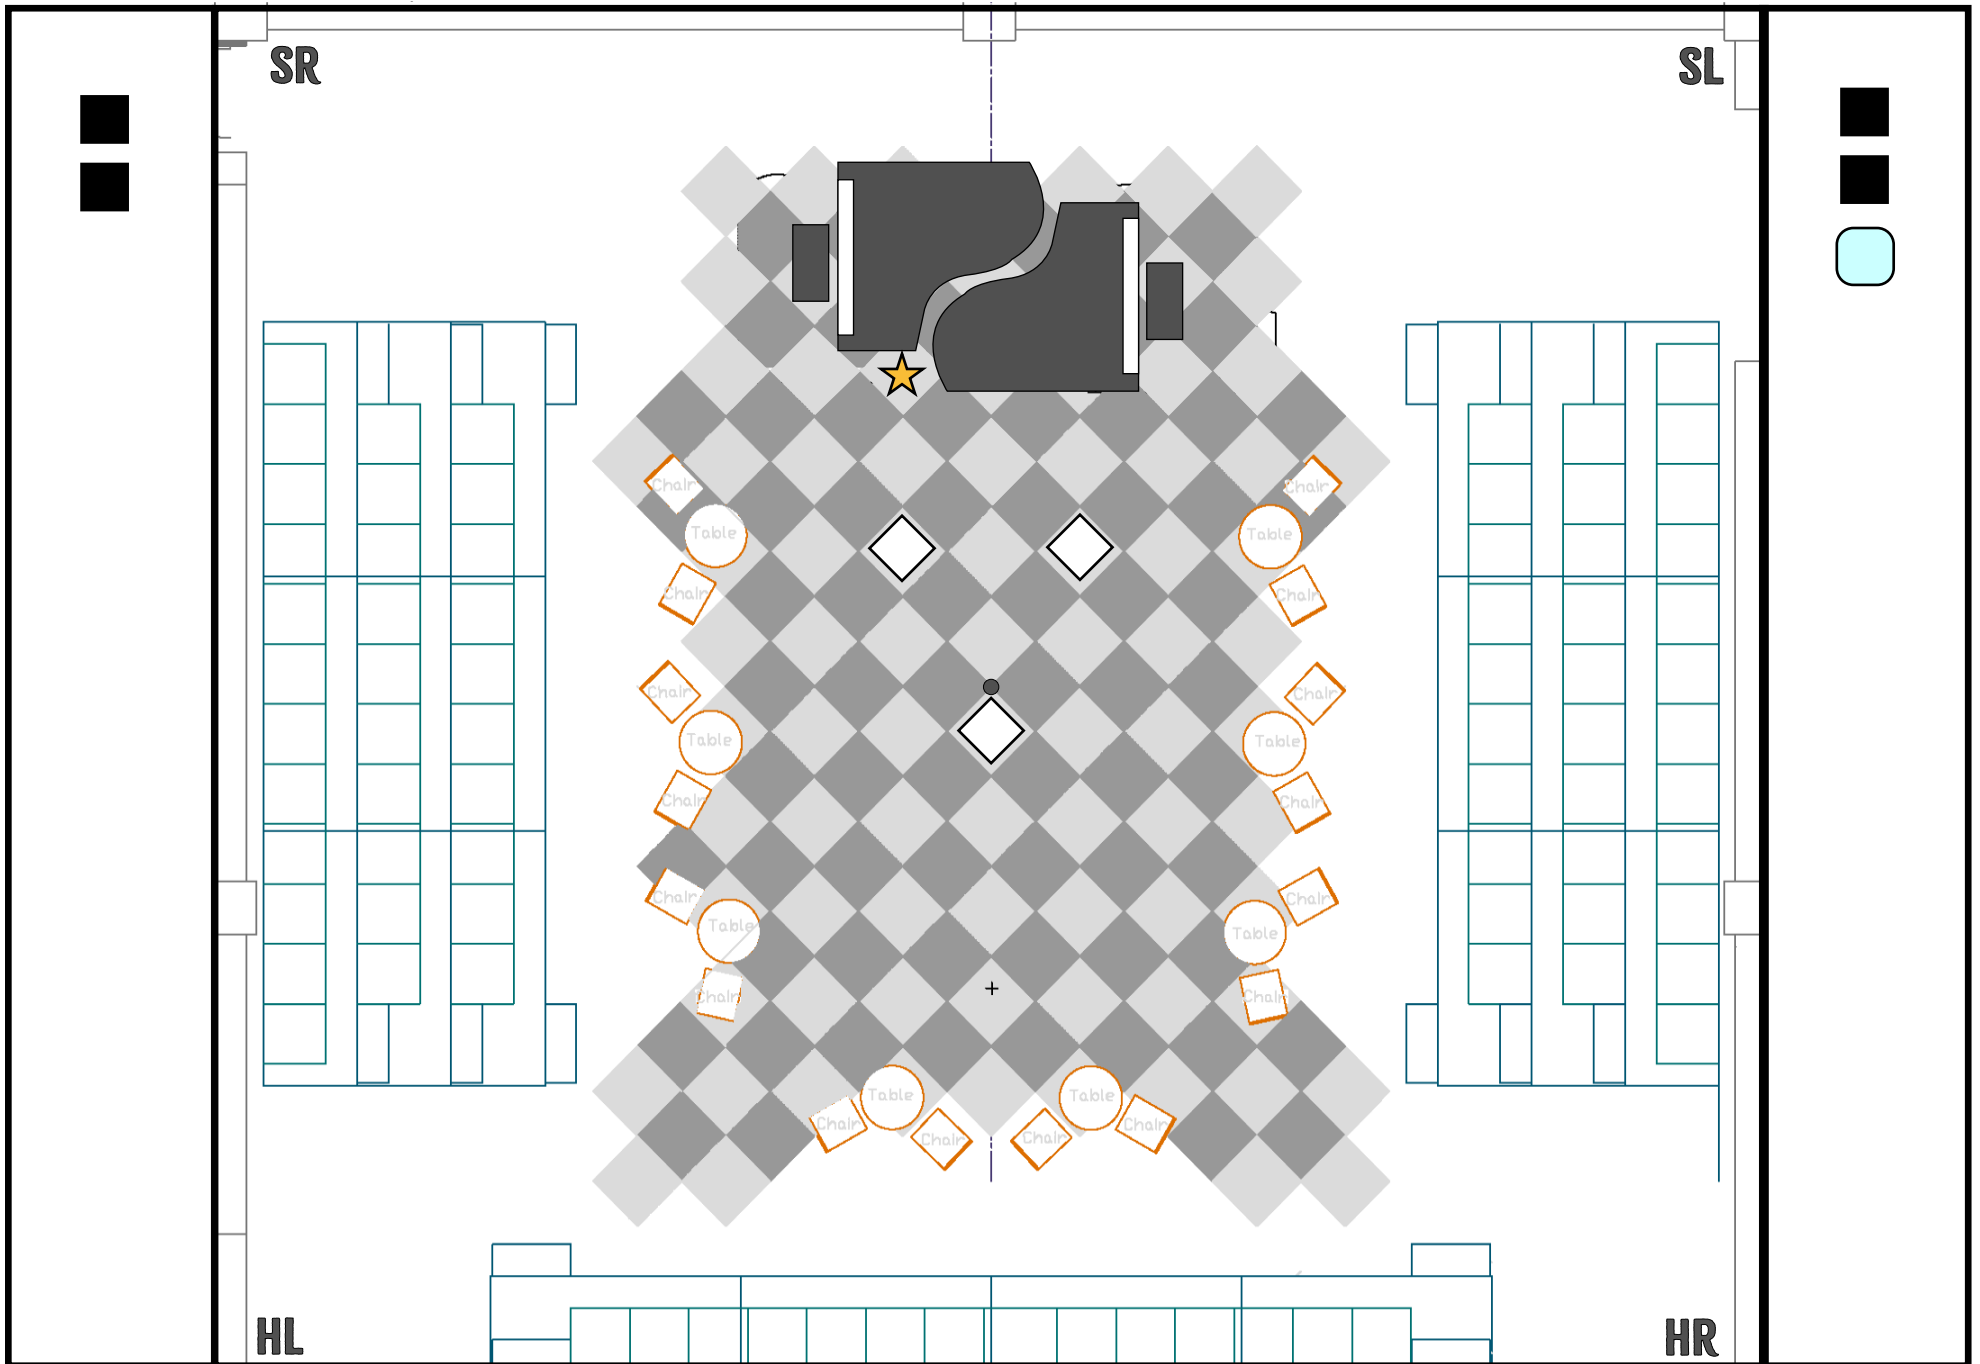

 = Stool       = Mic

#24 - There Won't Be Trumpets (page 51)

○ = Stool    ★ = Mic

Side by Side by Sondheim  
#26 - Anyone Can Whistle (page 53)

 = Stool       = Mic

 = Stool       = Mic

Side by Side by Sondheim  
#32 - The Boy From (page 62)

 = Stool       = Mic

Side by Side by Sondheim  
#34 - Pretty Lady (page 65)

□ = Stool    ★ = Mic

Side by Side by Sondheim  
#38 - Losing My Mind (page 71) to END OF SHOW

○ = Stool   ★ = Mic