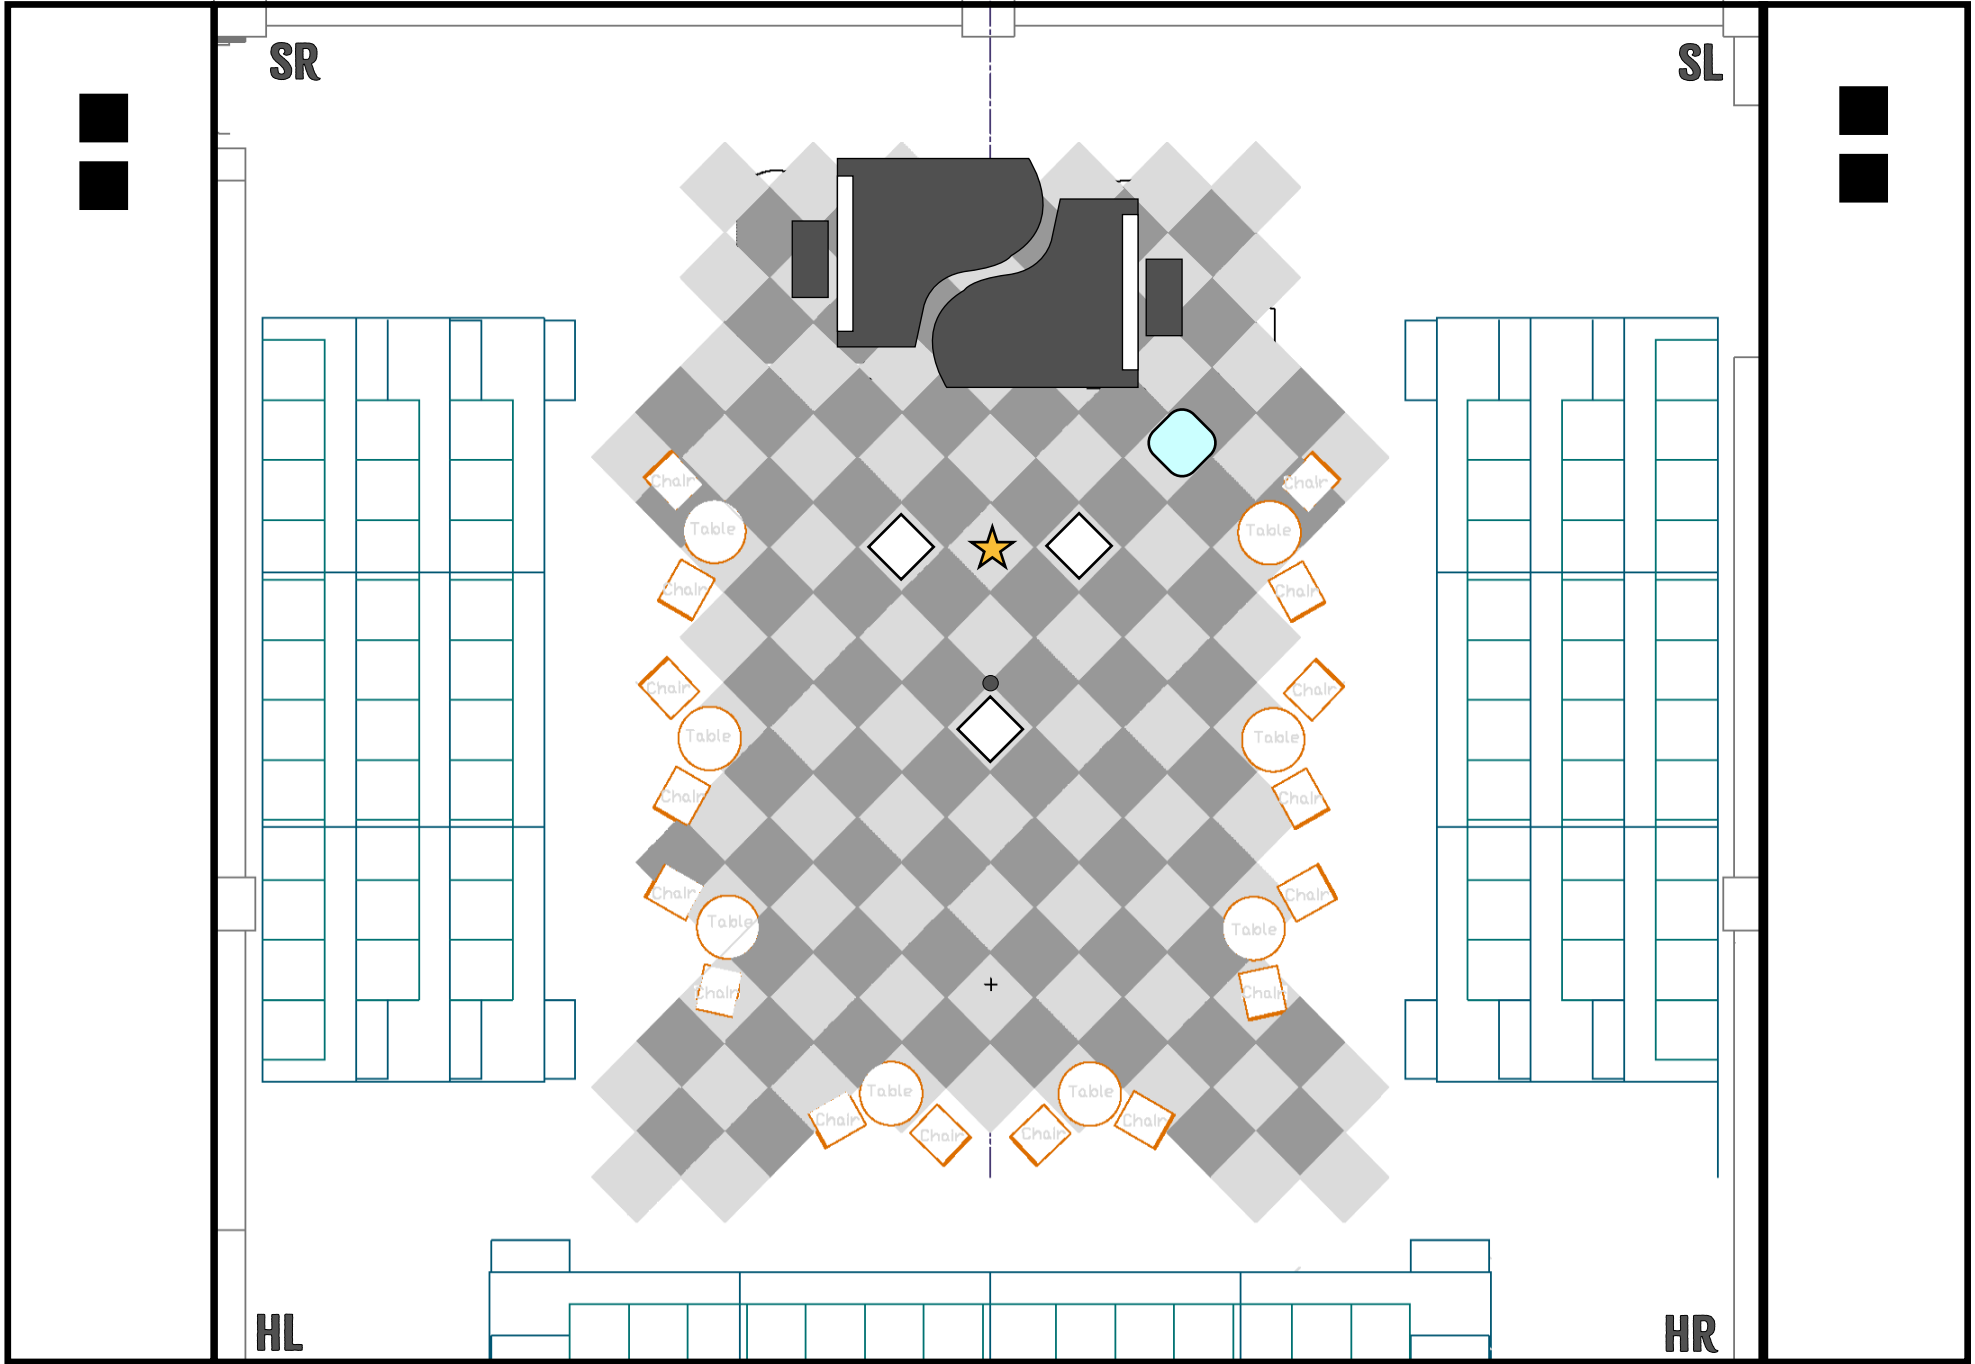

 = Stool       = Mic

Side by Side by Sondheim  
#20 - Broadway Baby (page 44)

 = Stool       = Mic

Side by Side by Sondheim  
#22 - You Could Drive A Person Crazy (page 46)

□ = Stool    ★ = Mic

Side by Side by Sondheim  
**INTERMISSION**

 = Stool       = Mic

#24 - There Won't Be Trumpets (page 51)

○ = Stool    ★ = Mic

Side by Side by Sondheim  
#26 - Anyone Can Whistle (page 53)

 = Stool       = Mic

 = Stool       = Mic

Side by Side by Sondheim  
#32 - The Boy From (page 62)

 = Stool       = Mic

Side by Side by Sondheim  
#34 - Pretty Lady (page 65)

□ = Stool    ★ = Mic

Side by Side by Sondheim  
#38 - Losing My Mind (page 71) to END OF SHOW

○ = Stool   ★ = Mic