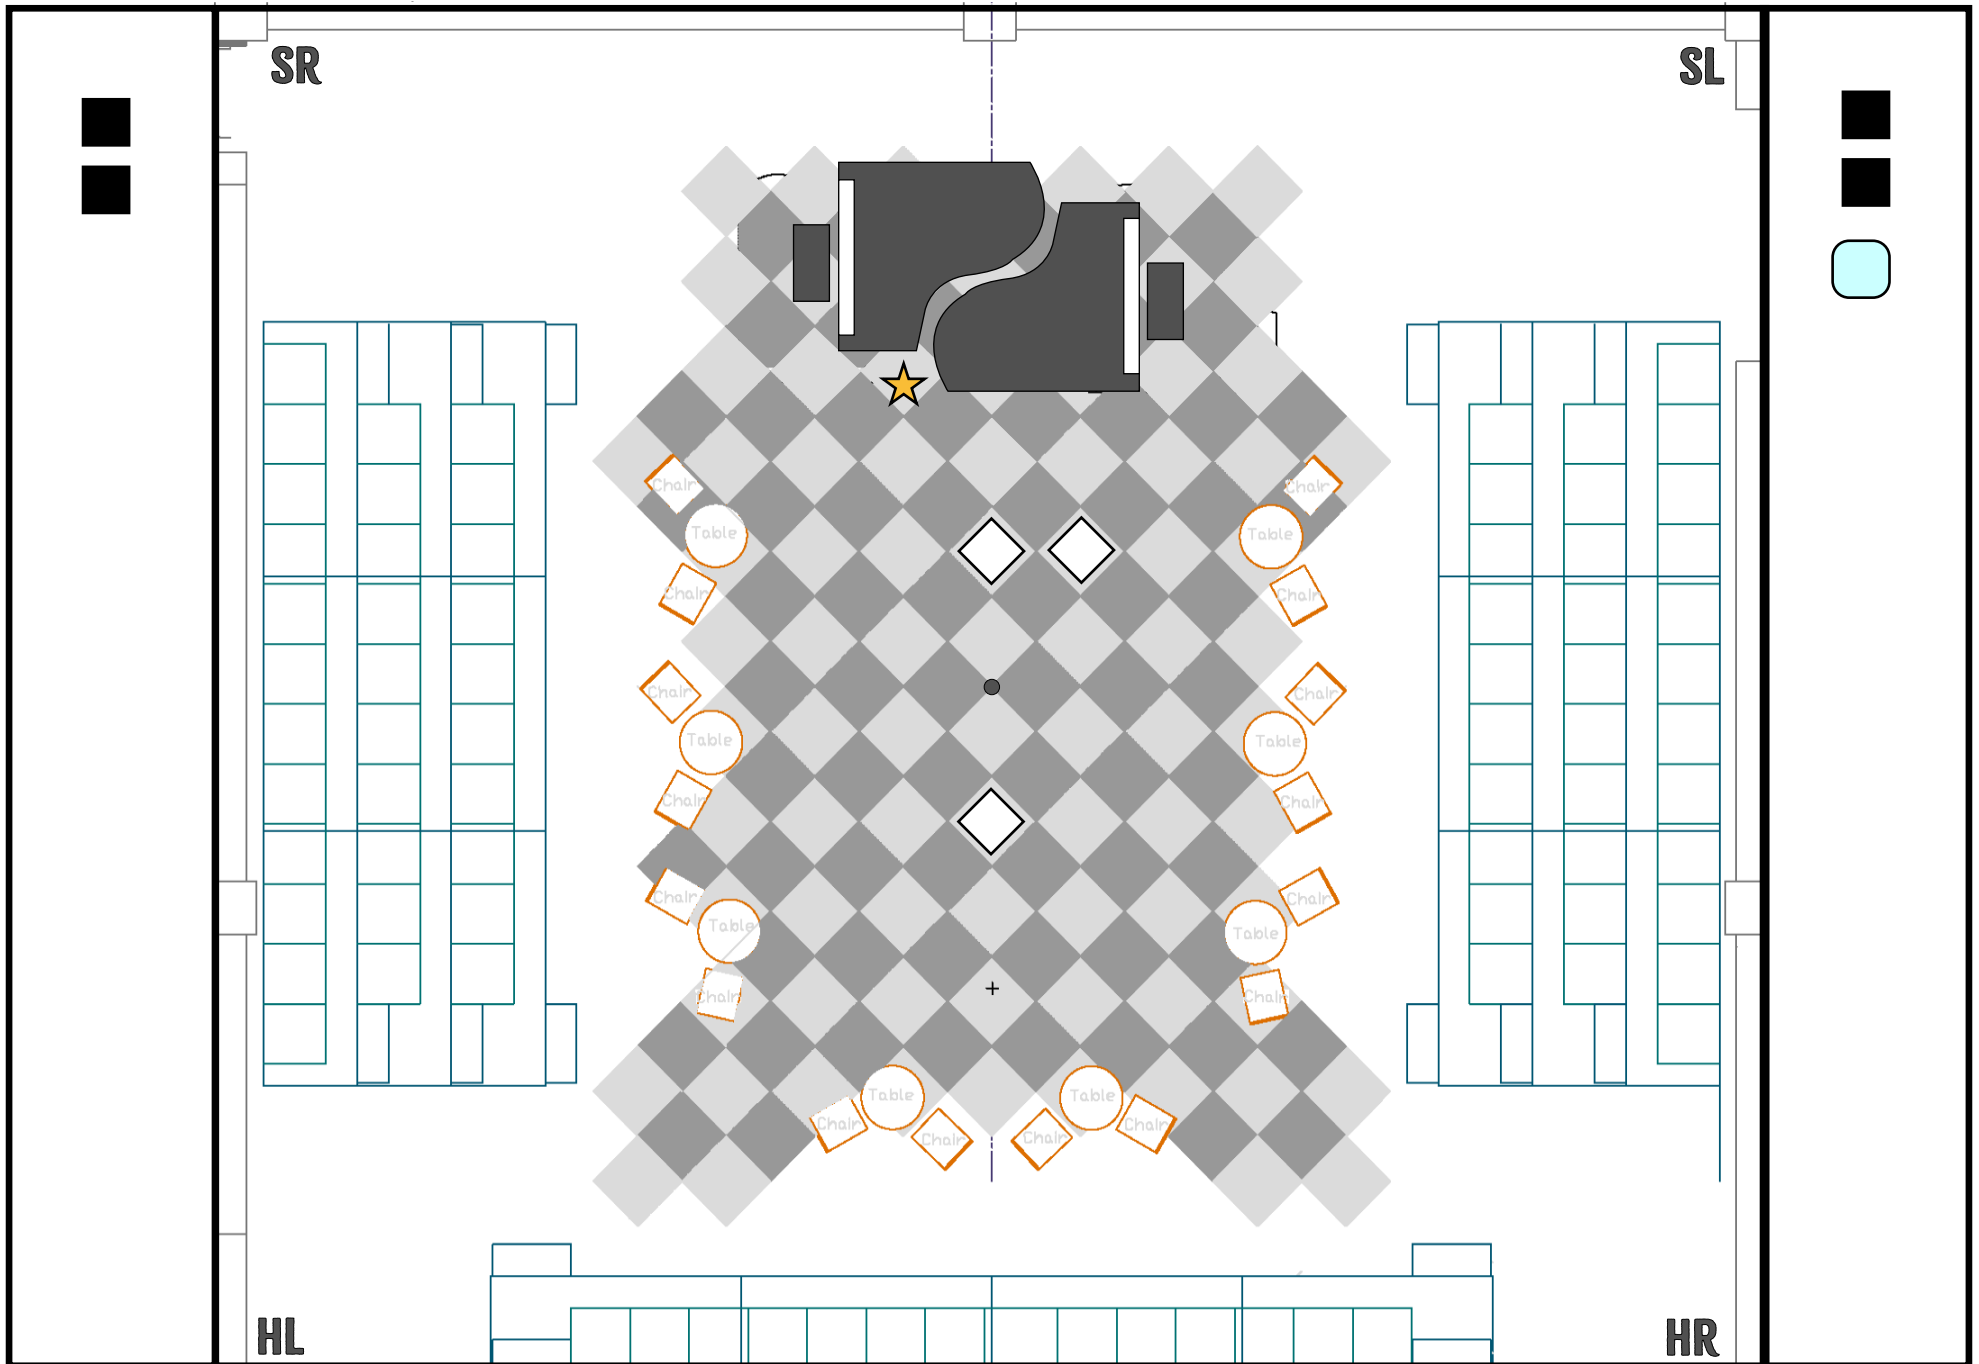

#24 - There Won't Be Trumpets (page 51)

○ = Stool   ★ = Mic