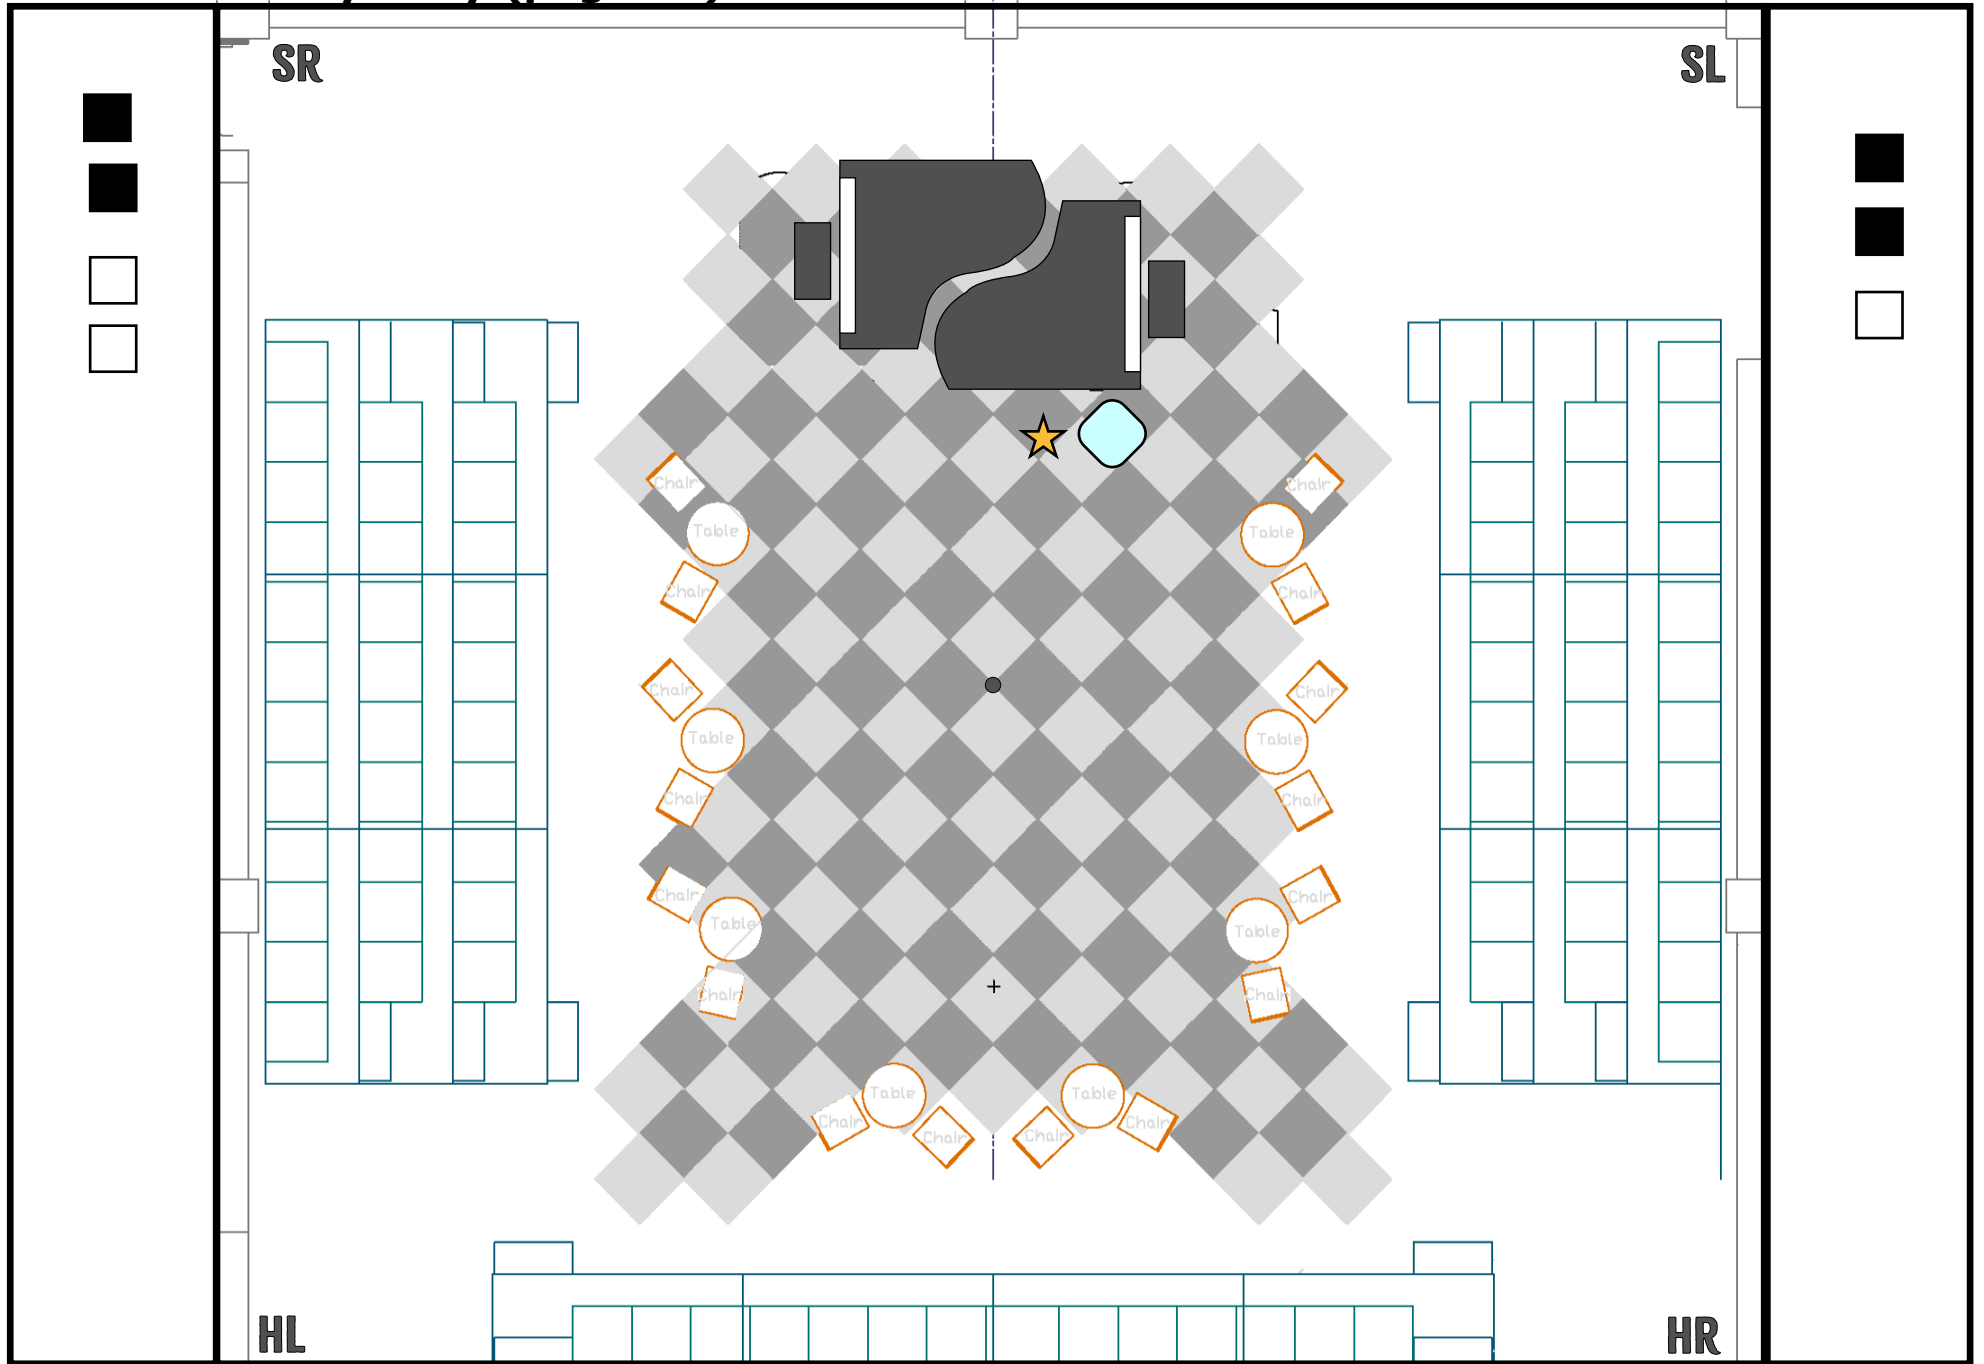

Side by Side by Sondheim  
**PRESHOW**

 = Stool       = Mic

Side by Side by Sondheim  
#1 - Comedy Tonight (Page 3)

 = Stool       = Mic

Side by Side by Sondheim

#3 - If Momma Was Married (page 7)

□ = Stool    ★ = Mic

 = Stool       = Mic

Side by Side by Sondheim  
#12 - Company Intro (page 27)

 = Stool       = Mic

Side by Side by Sondheim  
#14 - Barcelona (page 30)

 = Stool       = Mic

 = Stool       = Mic

○ = Stool    ★ = Mic

 = Stool       = Mic

Side by Side by Sondheim  
#20 - Broadway Baby (page 44)

 = Stool       = Mic

Side by Side by Sondheim  
#22 - You Could Drive A Person Crazy (page 46)

□ = Stool    ★ = Mic

Side by Side by Sondheim  
**INTERMISSION**

 = Stool       = Mic

Side by Side by Sondheim  
#34 - Pretty Lady (page 65)

□ = Stool    ★ = Mic

Side by Side by Sondheim  
#38 - Losing My Mind (page 71) to END OF SHOW

○ = Stool   ★ = Mic