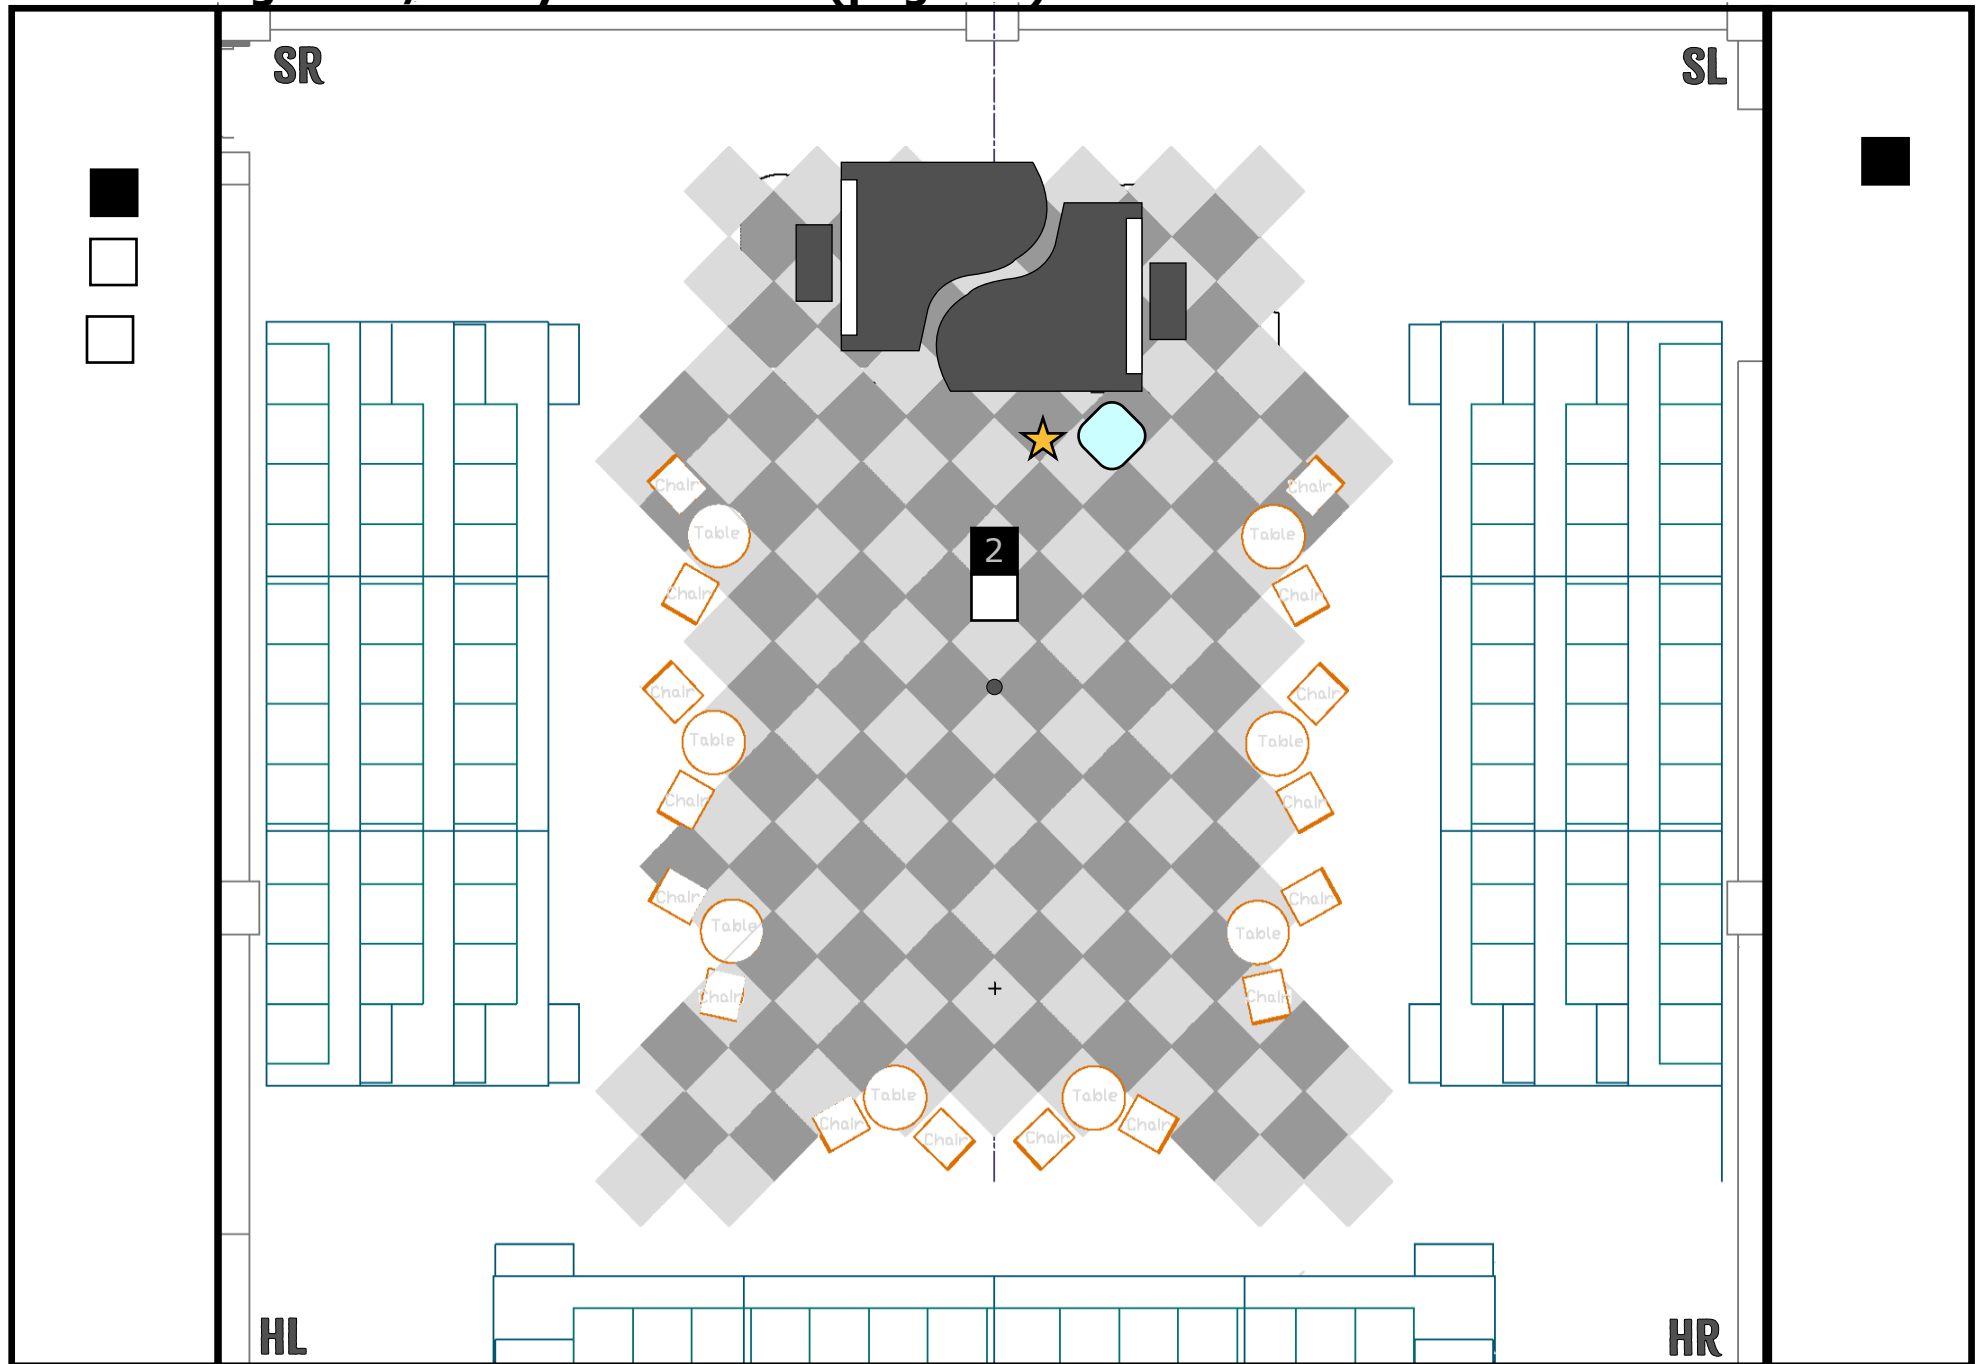

Side by Side by Sondheim  
**PRESHOW**

 = Stool       = Mic

Side by Side by Sondheim  
#1 - Comedy Tonight (Page 3)

 = Stool       = Mic

Side by Side by Sondheim

#3 - If Momma Was Married (page 7)

□ = Stool    ★ = Mic

 = Stool       = Mic

Side by Side by Sondheim  
#12 - Company Intro (page 27)

 = Stool       = Mic

Side by Side by Sondheim  
#14 - Barcelona (page 30)

 = Stool       = Mic

 = Stool       = Mic

○ = Stool    ★ = Mic

 = Stool       = Mic

Side by Side by Sondheim  
#20 - Broadway Baby (page 44)

 = Stool       = Mic

Side by Side by Sondheim  
#22 - You Could Drive A Person Crazy (page 46)

□ = Stool    ★ = Mic

Side by Side by Sondheim  
**INTERMISSION**

 = Stool       = Mic

Side by Side by Sondheim  
#34 - Pretty Lady (page 65)

□ = Stool    ★ = Mic

Side by Side by Sondheim  
#38 - Losing My Mind (page 71) to END OF SHOW

○ = Stool   ★ = Mic