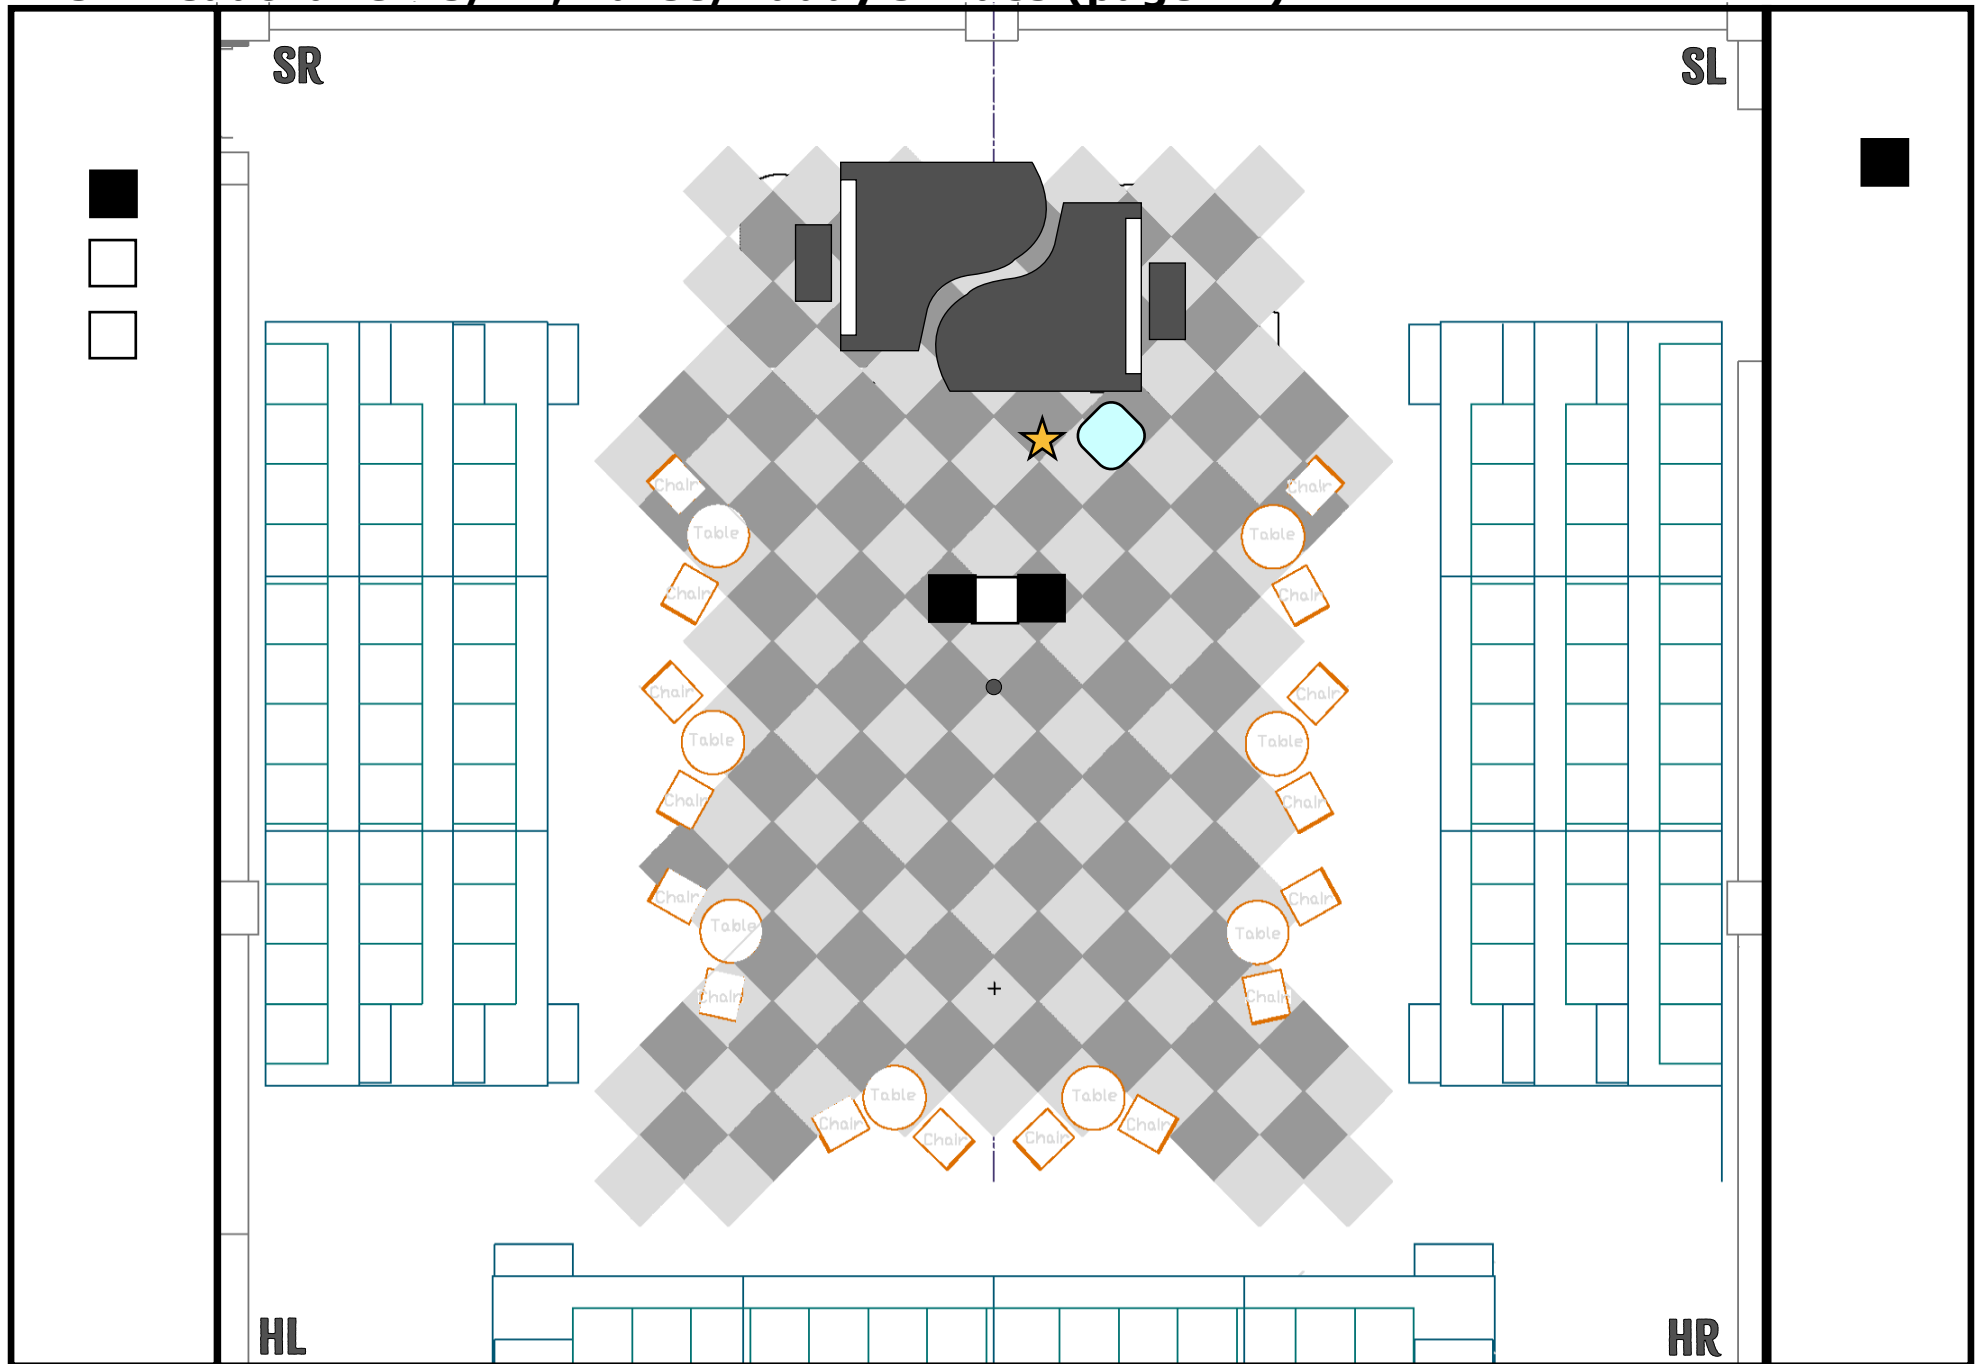

Side by Side by Sondheim  
**PRESHOW**

 = Stool       = Mic

Side by Side by Sondheim  
#1 - Comedy Tonight (Page 3)

 = Stool       = Mic

Side by Side by Sondheim

#3 - If Momma Was Married (page 7)

□ = Stool    ★ = Mic

 = Stool       = Mic

Side by Side by Sondheim  
#12 - Company Intro (page 27)

 = Stool       = Mic

Side by Side by Sondheim  
#14 - Barcelona (page 30)

 = Stool       = Mic

 = Stool       = Mic

○ = Stool    ★ = Mic

 = Stool       = Mic

Side by Side by Sondheim  
#20 - Broadway Baby (page 44)

 = Stool       = Mic

Side by Side by Sondheim  
#22 - You Could Drive A Person Crazy (page 46)

□ = Stool    ★ = Mic

Side by Side by Sondheim  
**INTERMISSION**

 = Stool       = Mic

Side by Side by Sondheim  
#34 - Pretty Lady (page 65)

□ = Stool    ★ = Mic

Side by Side by Sondheim  
#38 - Losing My Mind (page 71) to END OF SHOW

○ = Stool   ★ = Mic