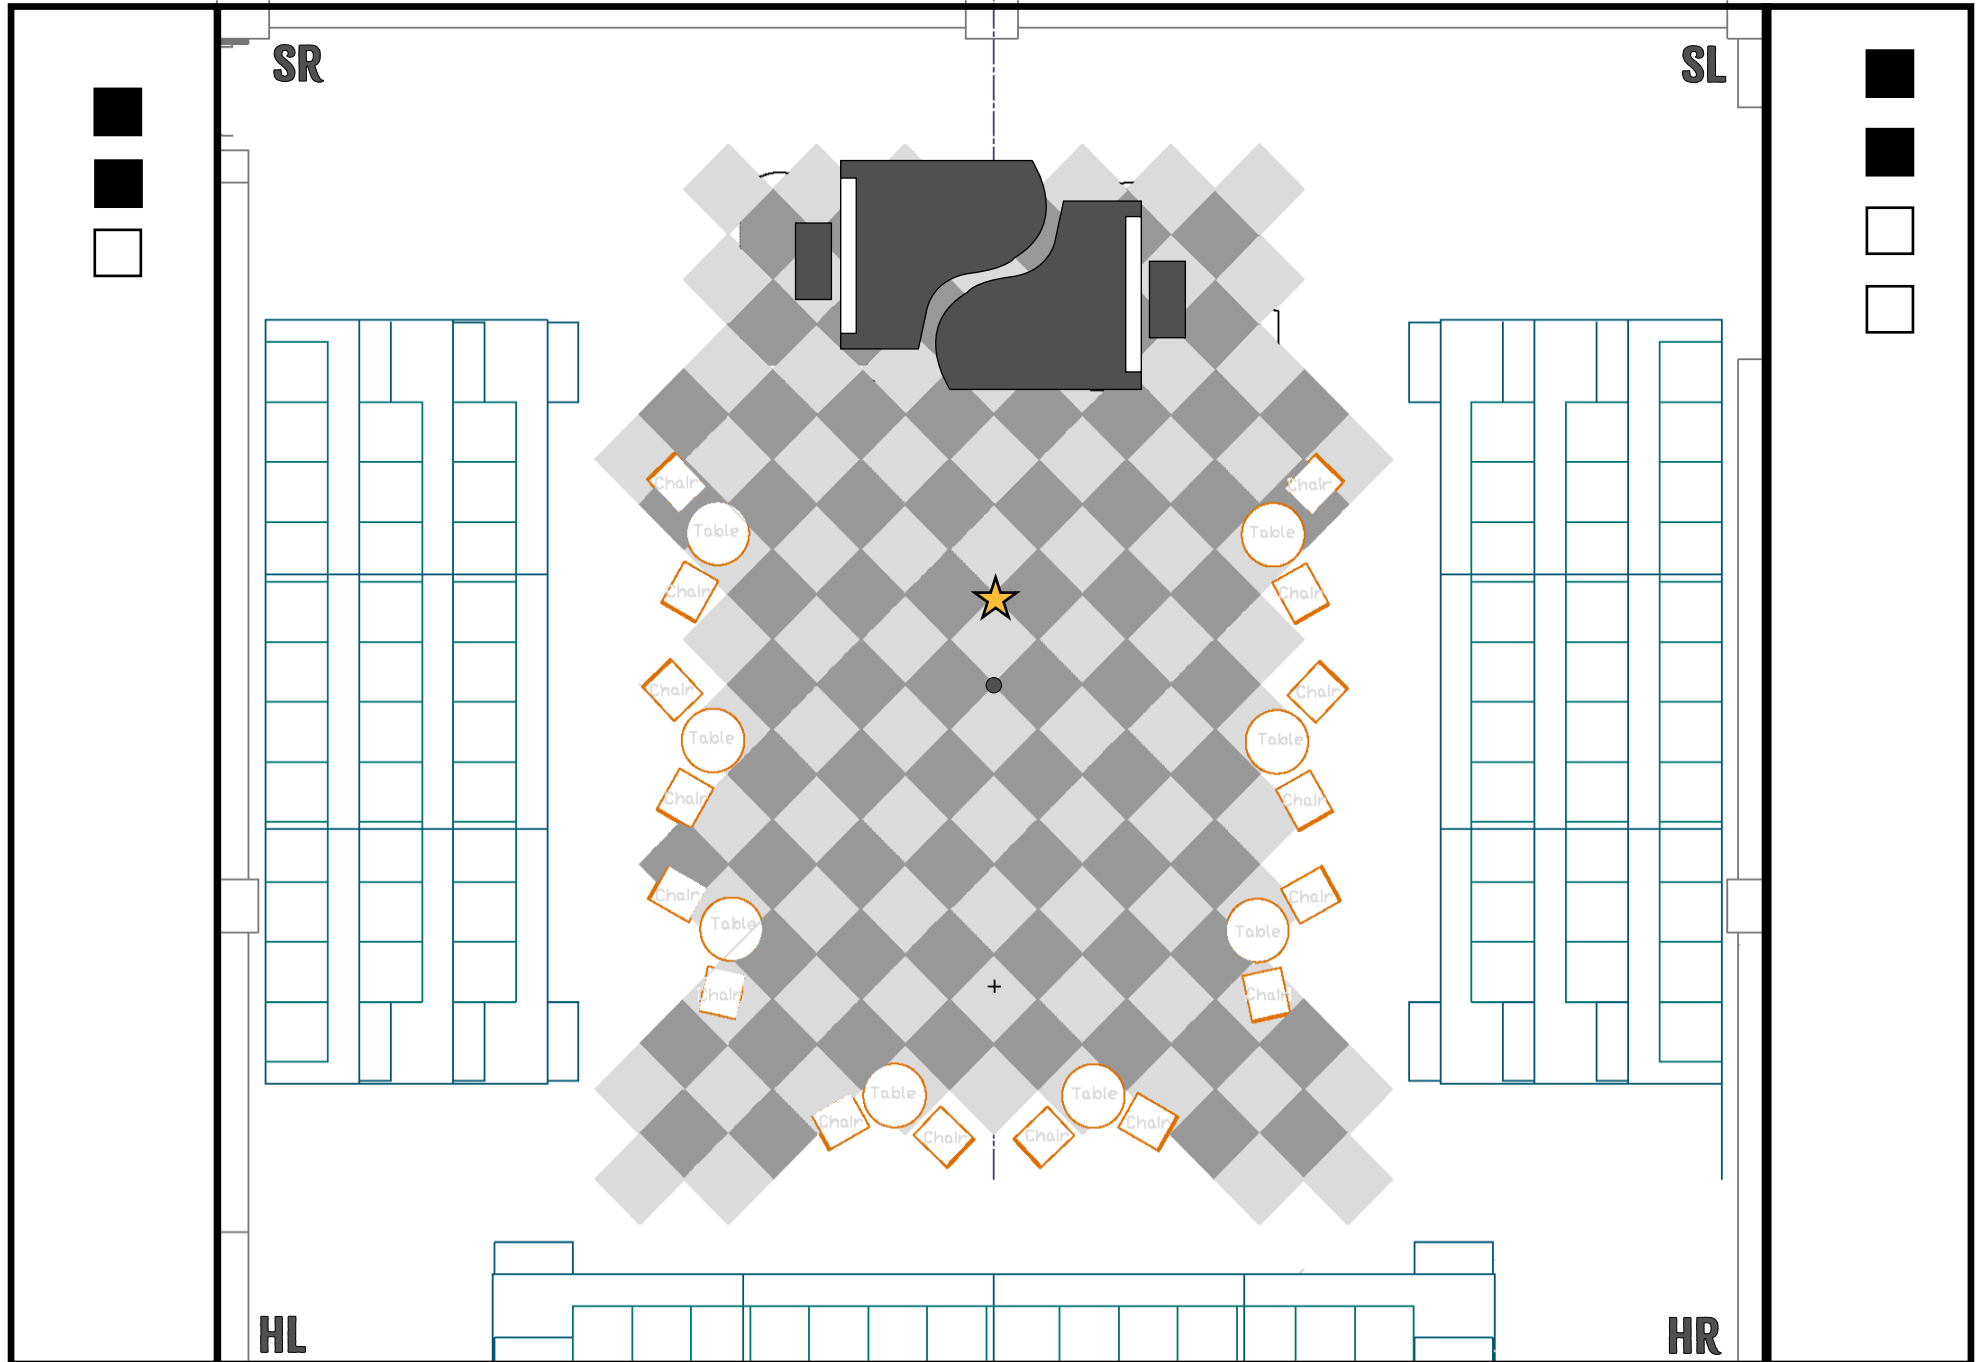

 = Stool       = Mic

Side by Side by Sondheim  
#12 - Company Intro (page 27)

 = Stool       = Mic

Side by Side by Sondheim  
#14 - Barcelona (page 30)

 = Stool       = Mic

 = Stool       = Mic

○ = Stool    ★ = Mic

 = Stool       = Mic

Side by Side by Sondheim  
#20 - Broadway Baby (page 44)

 = Stool       = Mic

Side by Side by Sondheim  
#22 - You Could Drive A Person Crazy (page 46)

□ = Stool    ★ = Mic

Side by Side by Sondheim  
**INTERMISSION**

 = Stool       = Mic

Side by Side by Sondheim  
#34 - Pretty Lady (page 65)

□ = Stool    ★ = Mic

Side by Side by Sondheim  
#38 - Losing My Mind (page 71) to END OF SHOW

○ = Stool   ★ = Mic