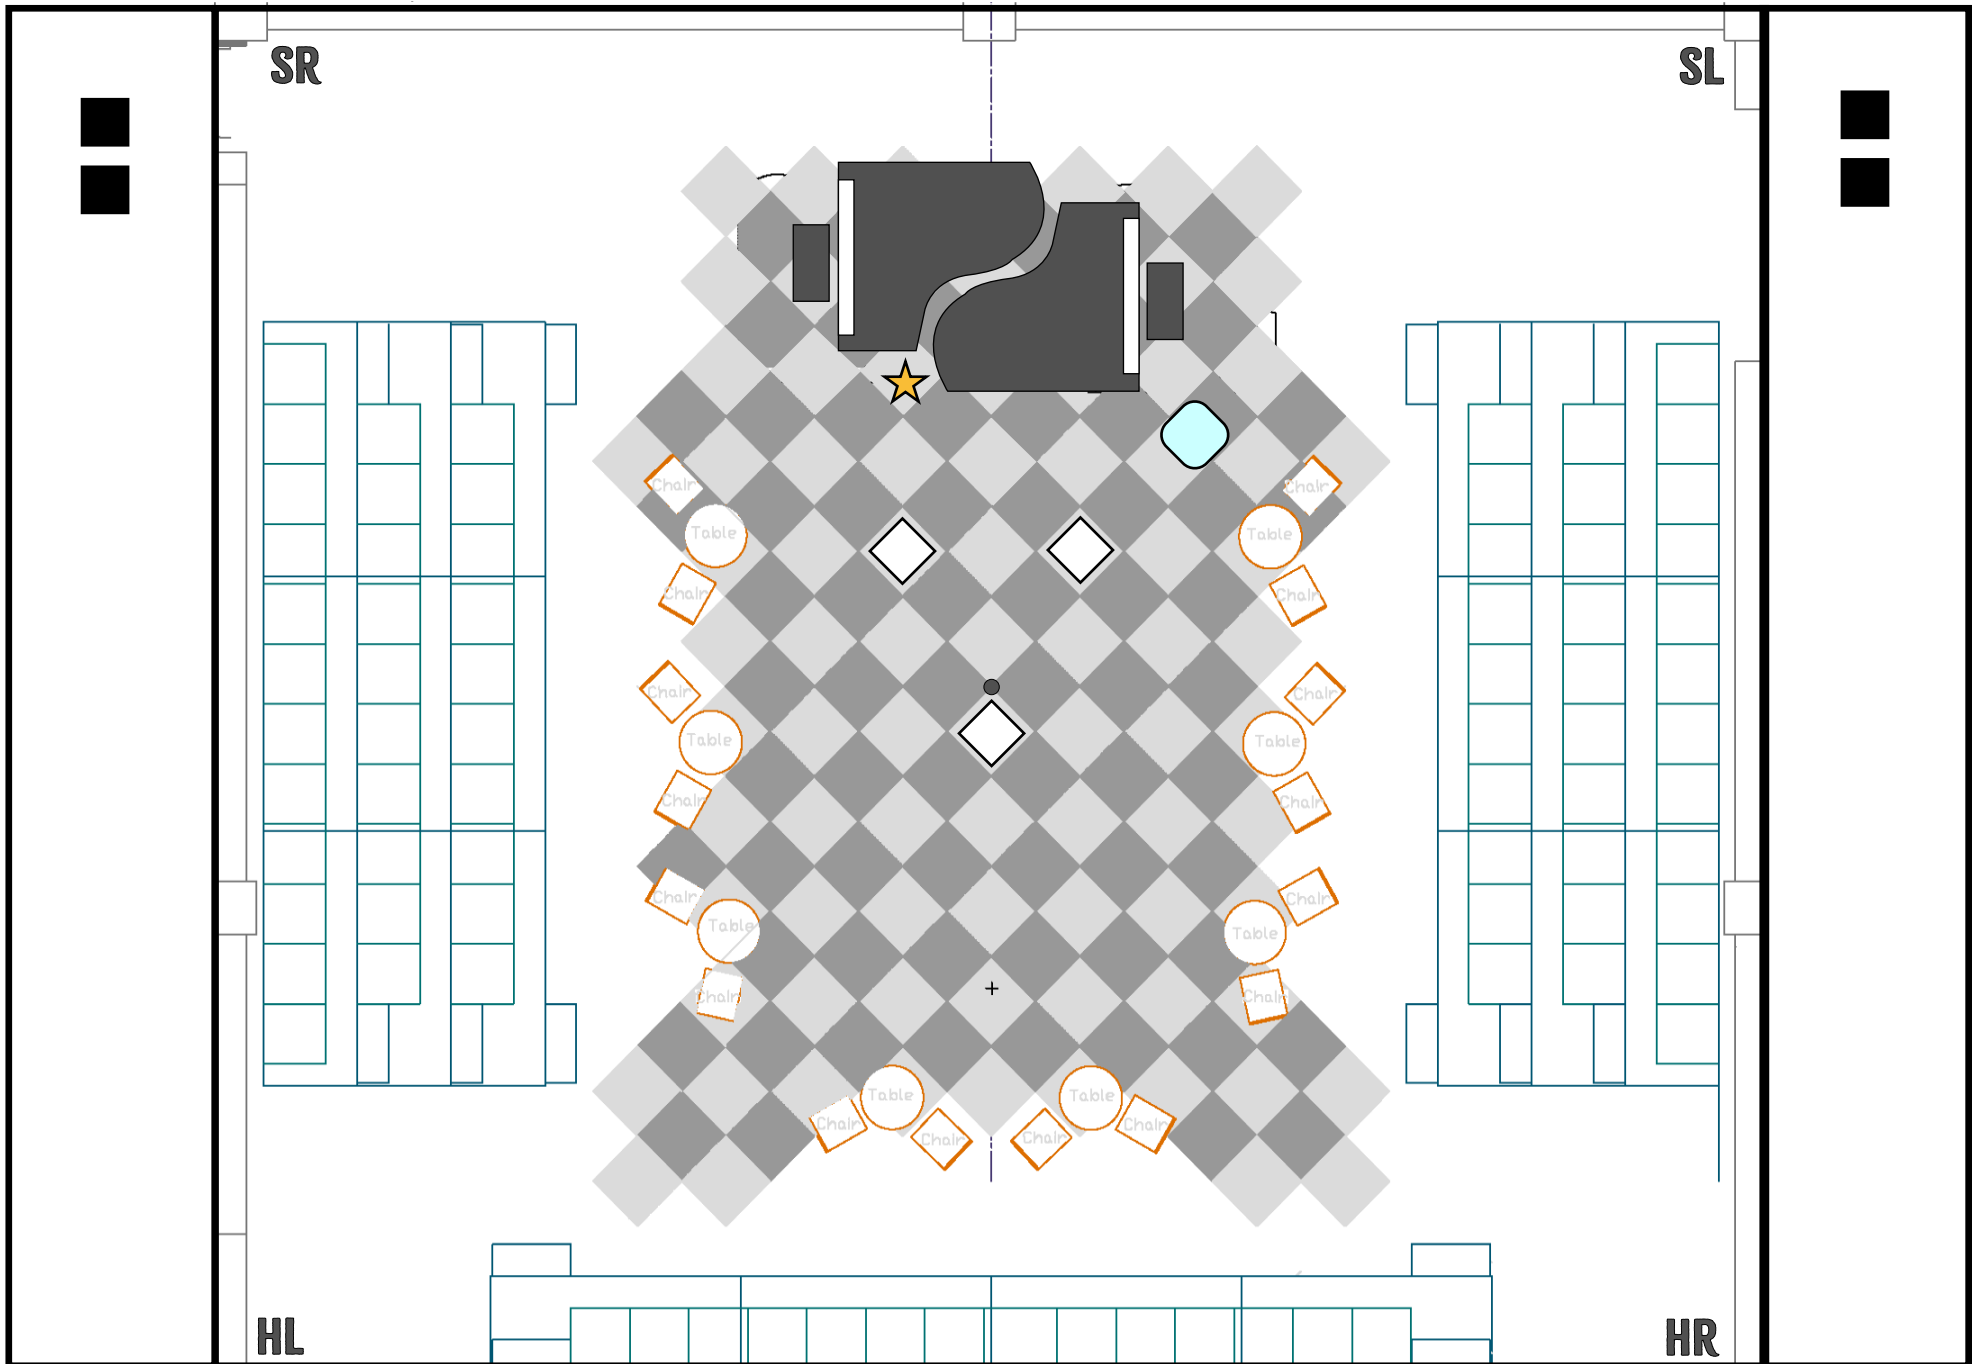

 = Stool       = Mic

#24 - There Won't Be Trumpets (page 51)

○ = Stool    ★ = Mic

Side by Side by Sondheim  
#26 - Anyone Can Whistle (page 53)

 = Stool       = Mic

 = Stool       = Mic

Side by Side by Sondheim  
#32 - The Boy From (page 62)

 = Stool       = Mic

Side by Side by Sondheim  
#34 - Pretty Lady (page 65)

□ = Stool    ★ = Mic

Side by Side by Sondheim  
#38 - Losing My Mind (page 71) to END OF SHOW

○ = Stool   ★ = Mic