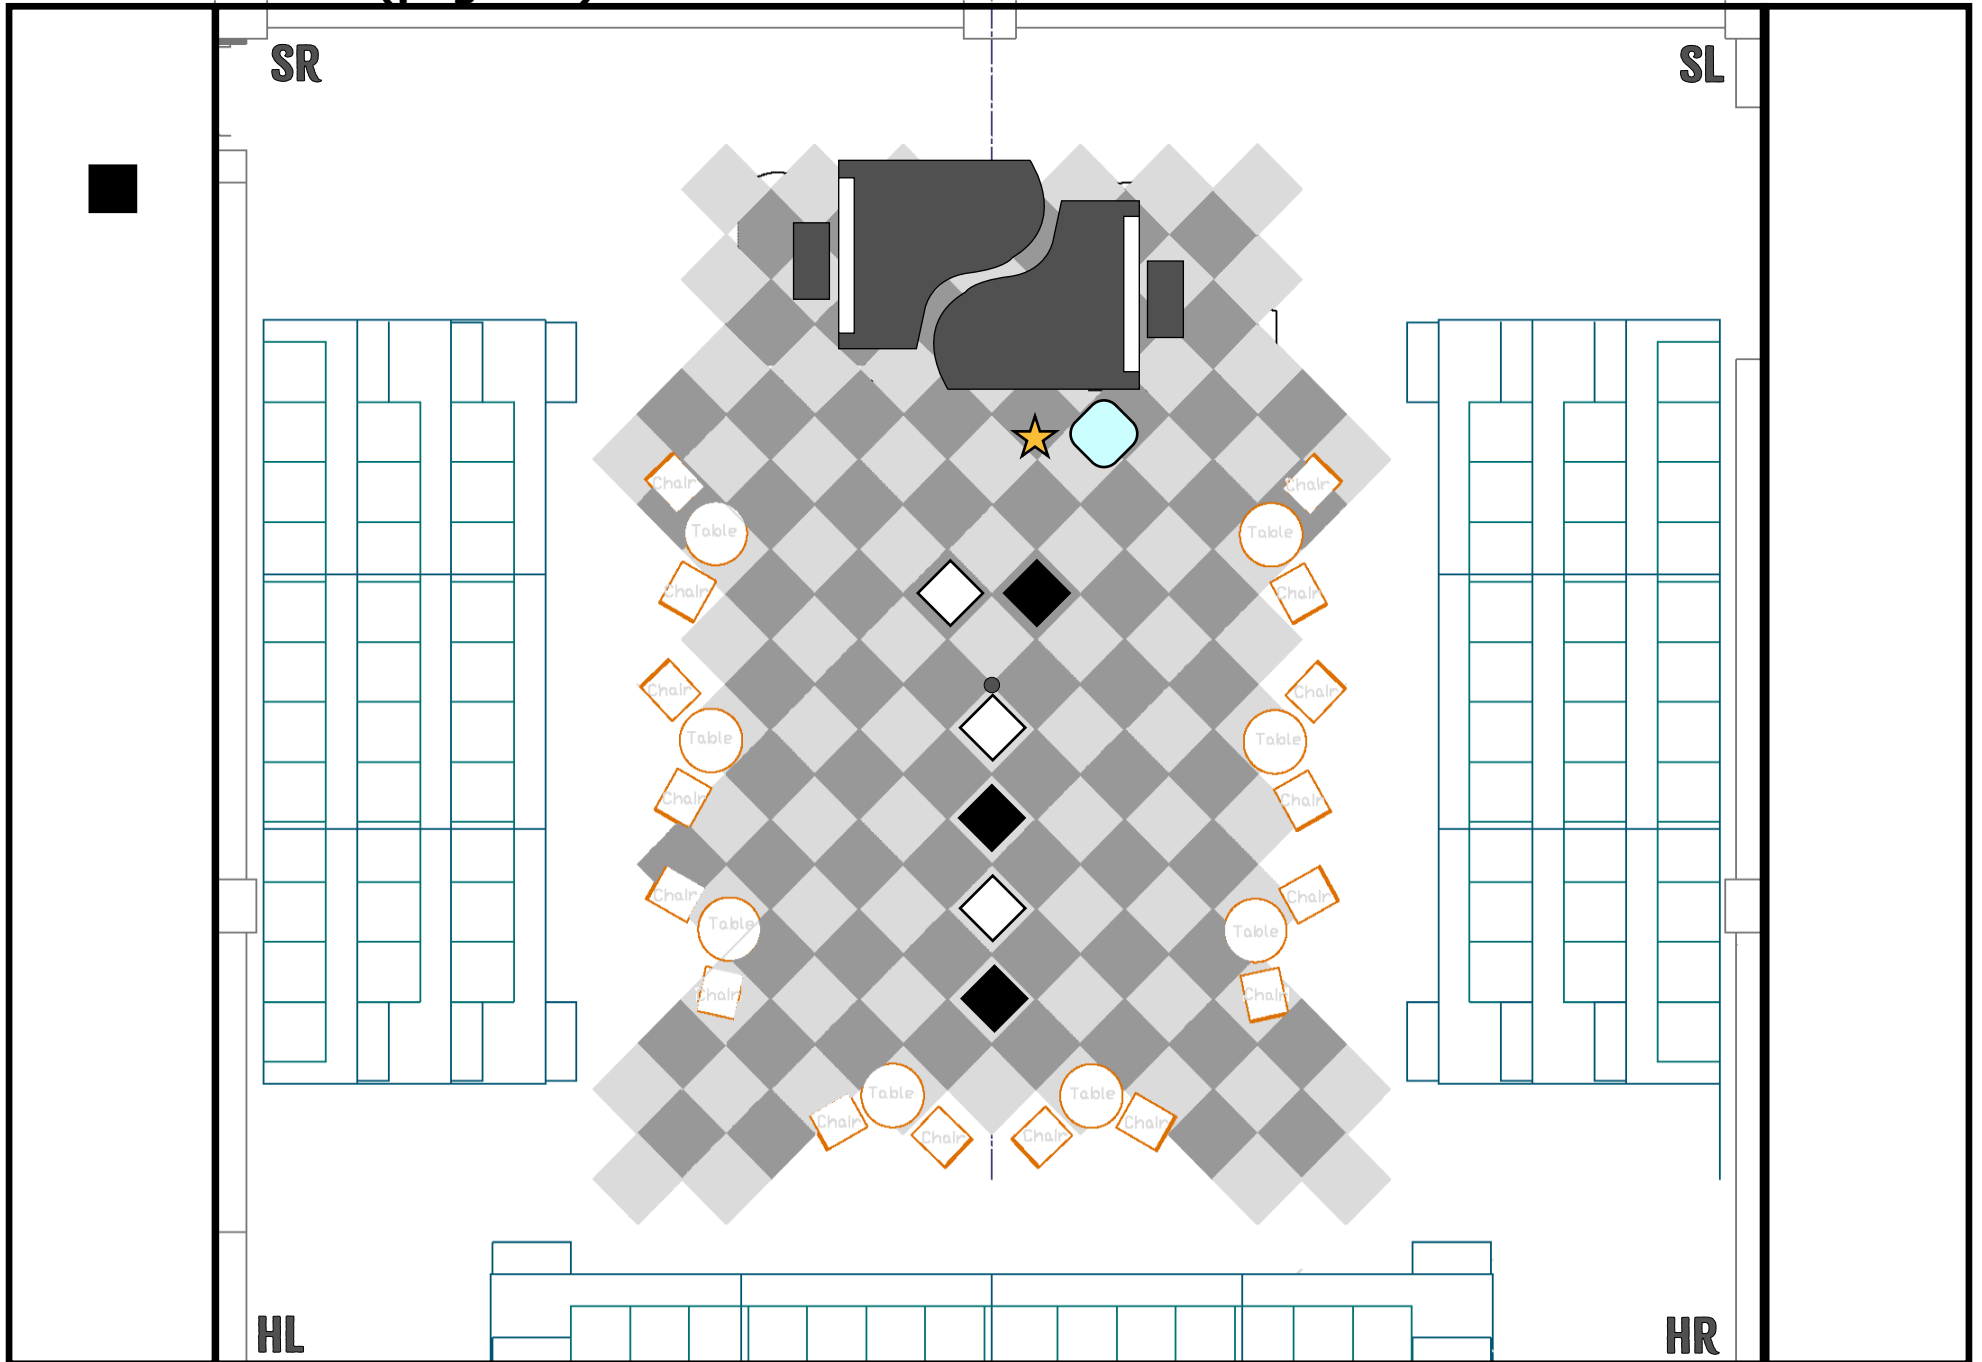

Side by Side by Sondheim  
**PRESHOW**

 = Stool       = Mic

Side by Side by Sondheim  
#1 - Comedy Tonight (Page 3)

 = Stool       = Mic

Side by Side by Sondheim

#3 - If Momma Was Married (page 7)

□ = Stool    ★ = Mic

 = Stool       = Mic

Side by Side by Sondheim  
#12 - Company Intro (page 27)

 = Stool       = Mic

Side by Side by Sondheim  
#14 - Barcelona (page 30)

 = Stool       = Mic

 = Stool       = Mic

○ = Stool    ★ = Mic

 = Stool       = Mic

Side by Side by Sondheim  
#20 - Broadway Baby (page 44)

 = Stool       = Mic

Side by Side by Sondheim  
#22 - You Could Drive A Person Crazy (page 46)

□ = Stool    ★ = Mic

Side by Side by Sondheim  
**INTERMISSION**

 = Stool       = Mic

Side by Side by Sondheim  
#34 - Pretty Lady (page 65)

□ = Stool    ★ = Mic

Side by Side by Sondheim  
#38 - Losing My Mind (page 71) to END OF SHOW

○ = Stool   ★ = Mic