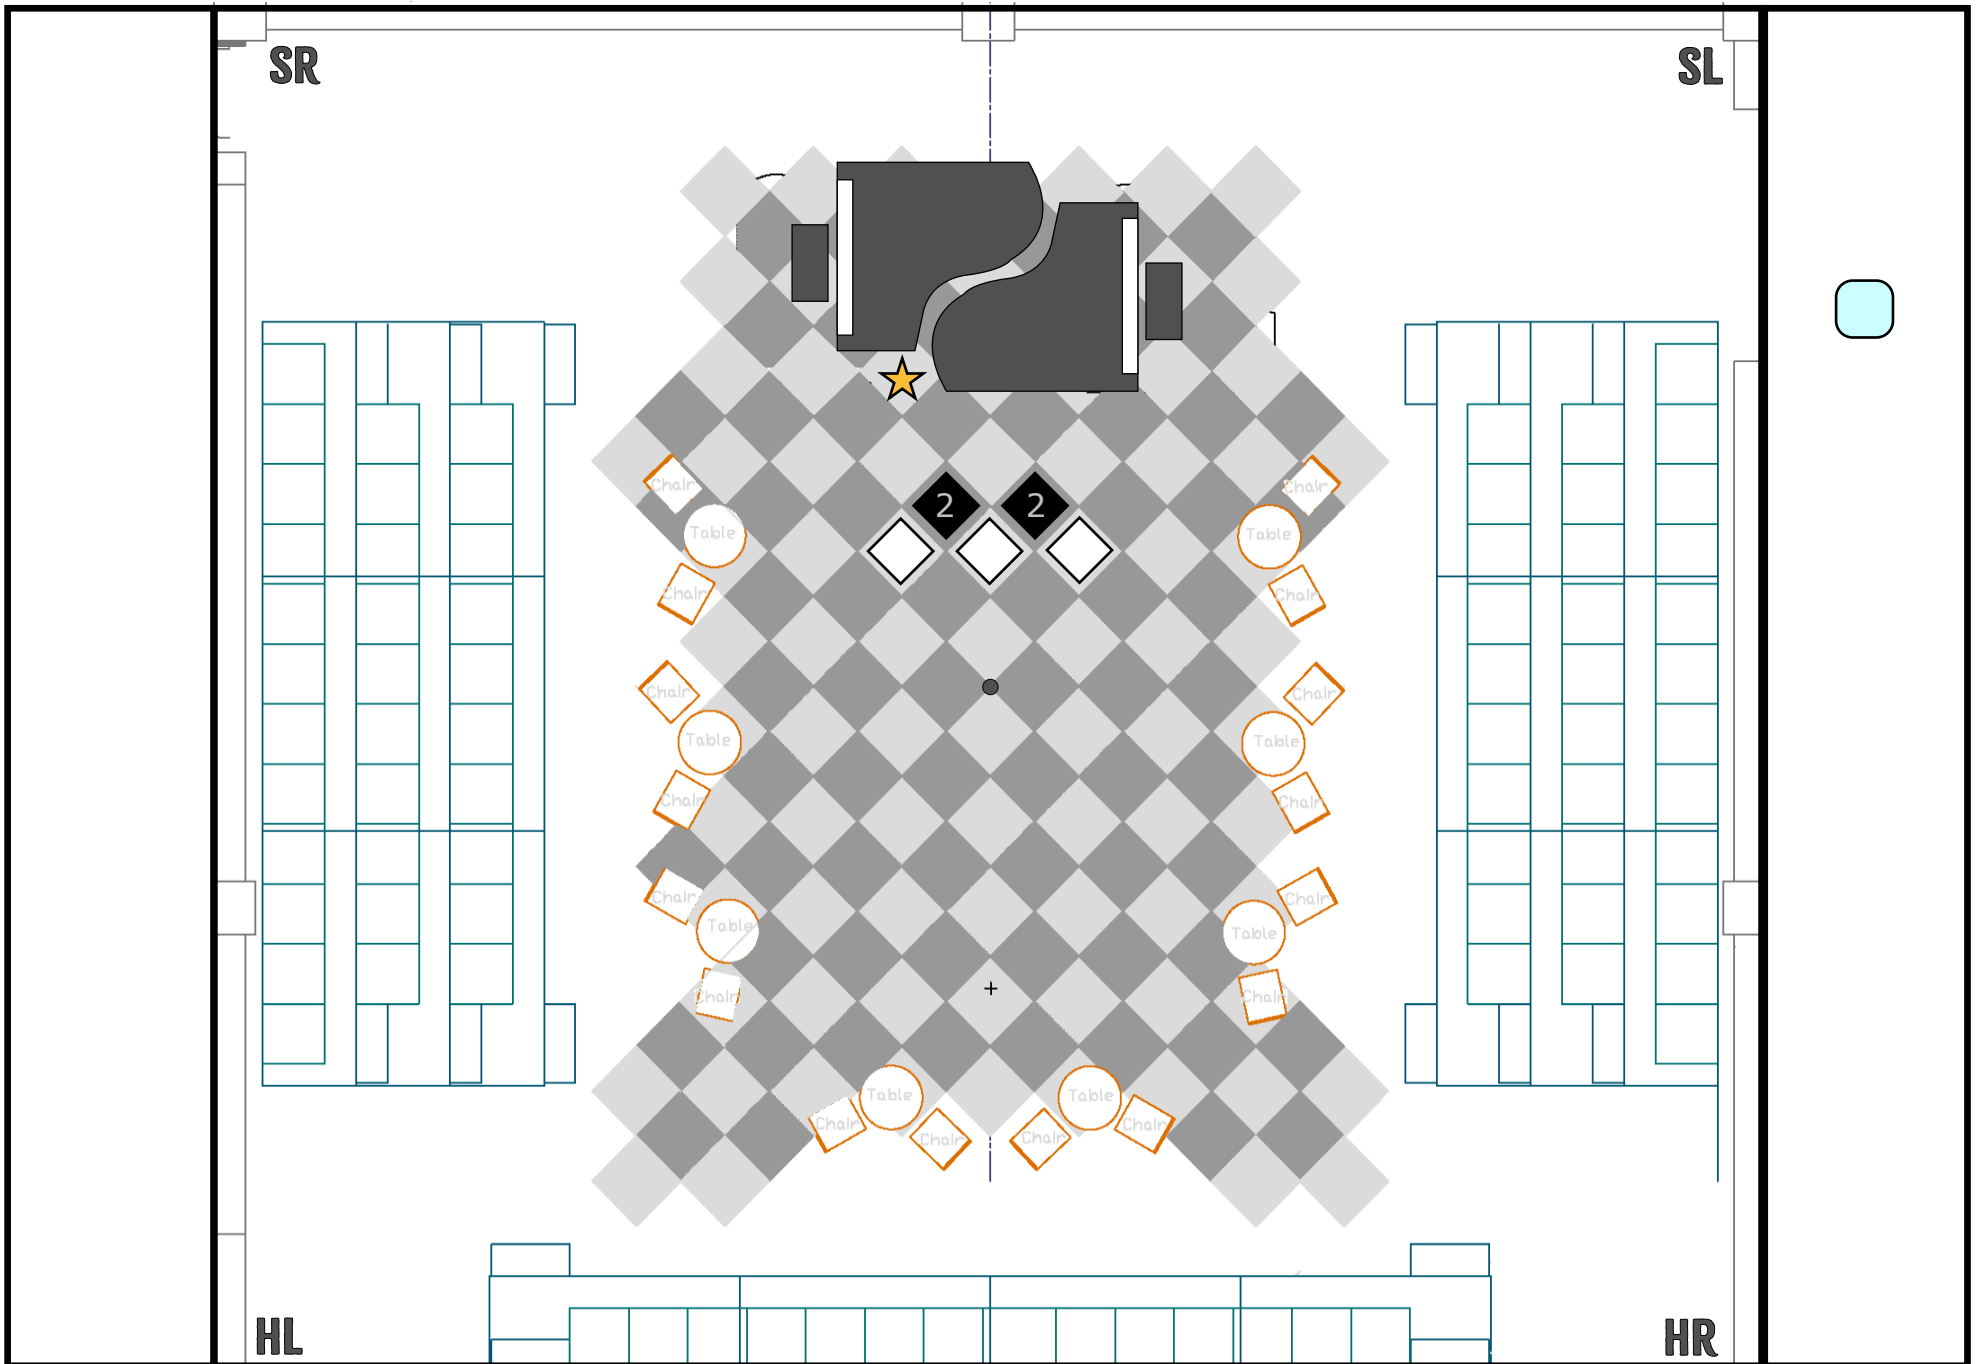

 = Stool       = Mic

Side by Side by Sondheim  
#20 - Broadway Baby (page 44)

 = Stool       = Mic

Side by Side by Sondheim  
#22 - You Could Drive A Person Crazy (page 46)

□ = Stool    ★ = Mic

Side by Side by Sondheim  
**INTERMISSION**

 = Stool       = Mic

Side by Side by Sondheim  
#34 - Pretty Lady (page 65)

□ = Stool    ★ = Mic

Side by Side by Sondheim  
#38 - Losing My Mind (page 71) to END OF SHOW

○ = Stool   ★ = Mic