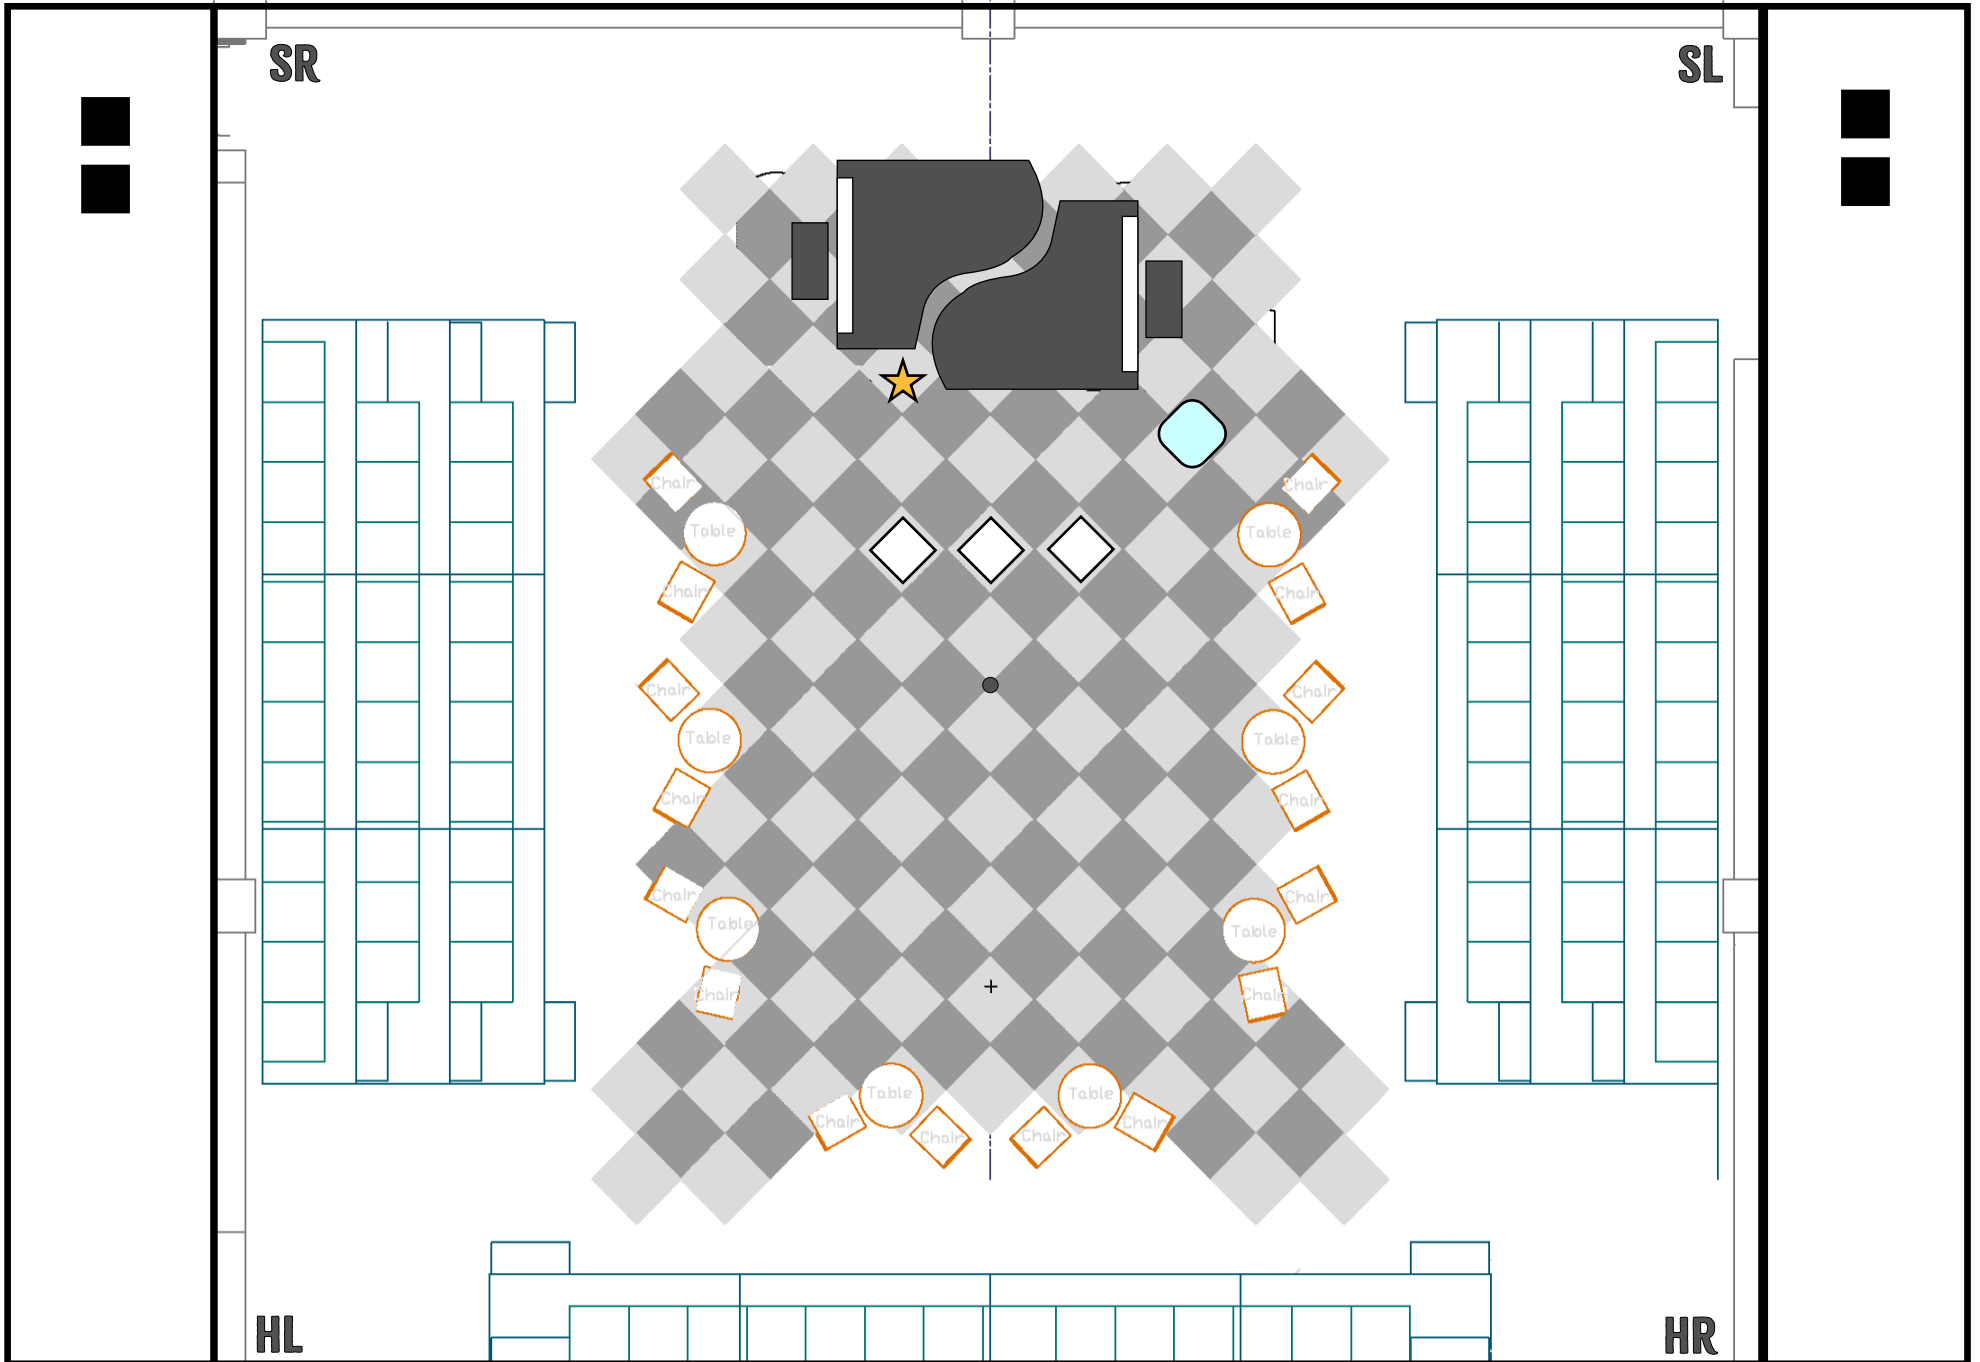

Side by Side by Sondheim
#26 - Anyone Can Whistle (page 53)

= Stool   = Mic