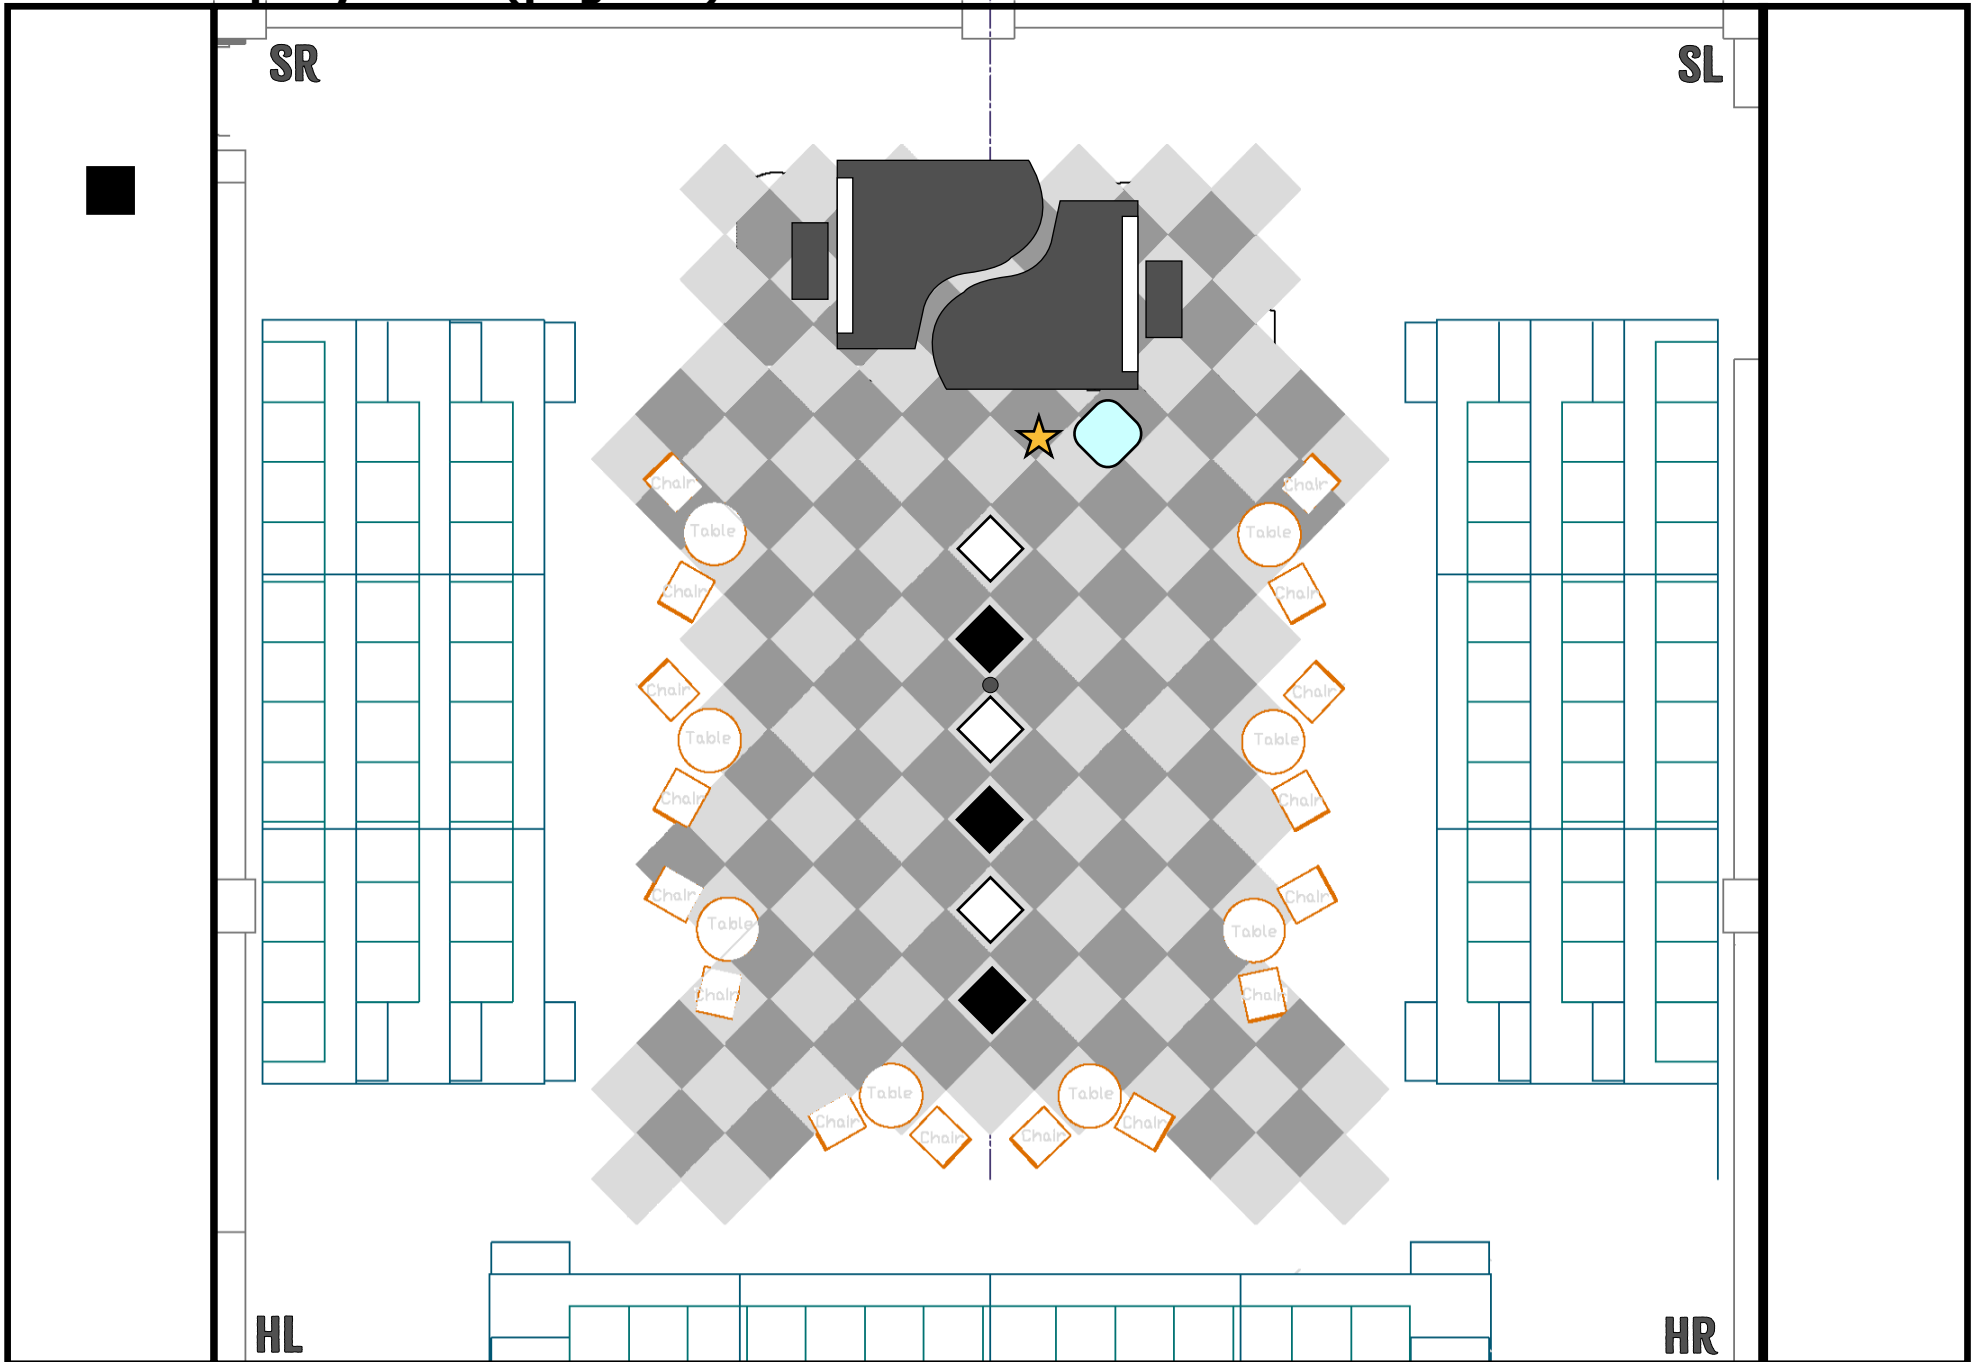

Side by Side by Sondheim  
**PRESHOW**

 = Stool       = Mic

Side by Side by Sondheim  
#1 - Comedy Tonight (Page 3)

 = Stool       = Mic

Side by Side by Sondheim

#3 - If Momma Was Married (page 7)

□ = Stool    ★ = Mic

 = Stool       = Mic

Side by Side by Sondheim  
#12 - Company Intro (page 27)

 = Stool       = Mic

Side by Side by Sondheim  
#14 - Barcelona (page 30)

 = Stool       = Mic

 = Stool       = Mic

○ = Stool    ★ = Mic

 = Stool       = Mic

Side by Side by Sondheim  
#20 - Broadway Baby (page 44)

 = Stool       = Mic

Side by Side by Sondheim  
#22 - You Could Drive A Person Crazy (page 46)

□ = Stool    ★ = Mic

Side by Side by Sondheim  
**INTERMISSION**

 = Stool       = Mic

Side by Side by Sondheim  
#34 - Pretty Lady (page 65)

□ = Stool    ★ = Mic

Side by Side by Sondheim  
#38 - Losing My Mind (page 71) to END OF SHOW

○ = Stool   ★ = Mic