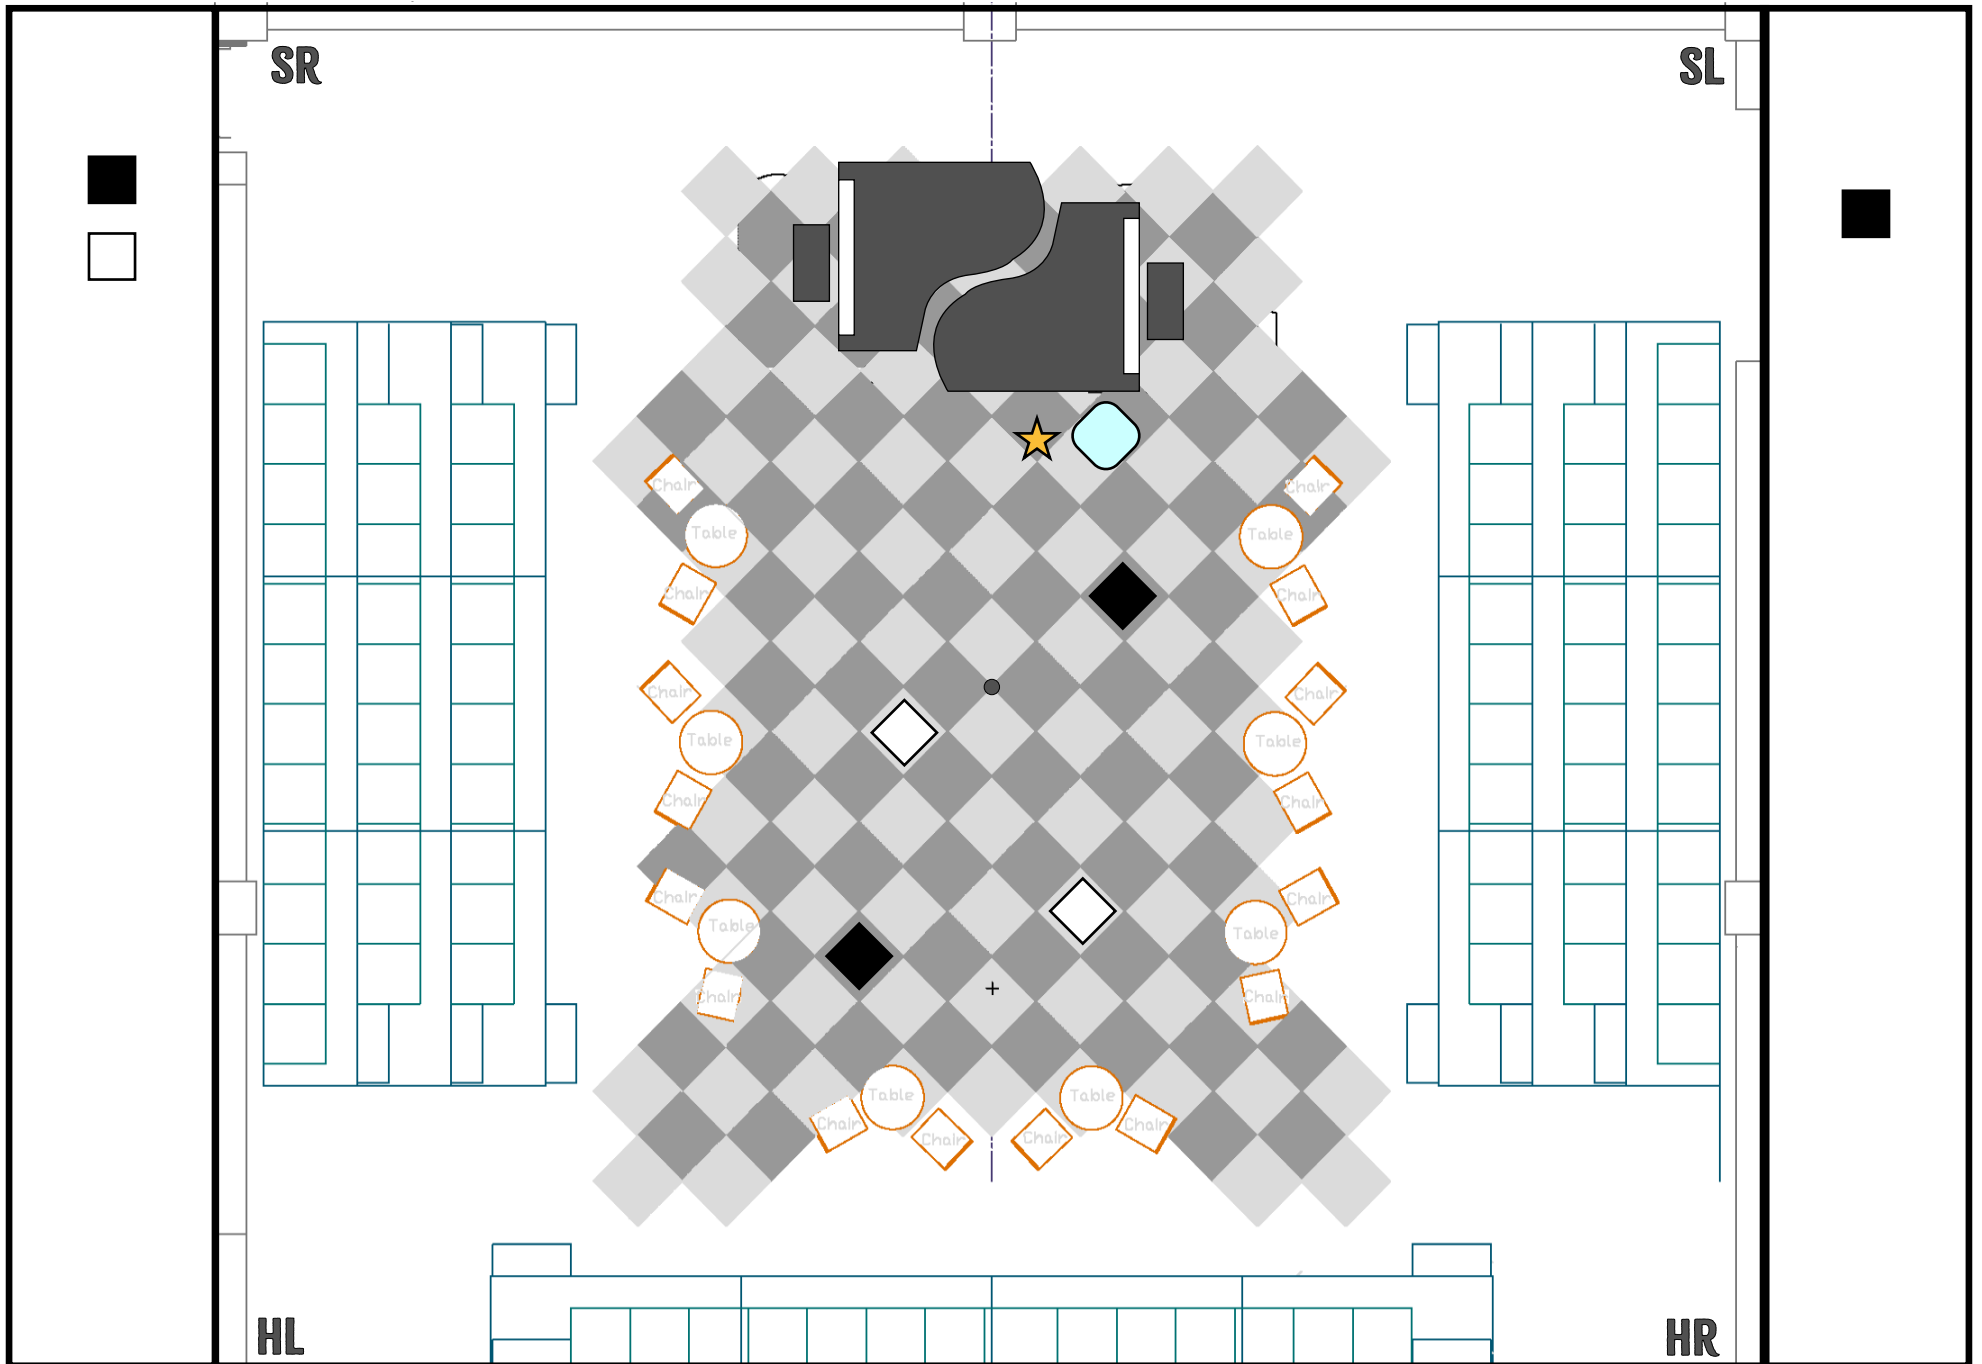

Side by Side by Sondheim  
**PRESHOW**

 = Stool       = Mic

Side by Side by Sondheim  
#1 - Comedy Tonight (Page 3)

 = Stool       = Mic

Side by Side by Sondheim

#3 - If Momma Was Married (page 7)

□ = Stool    ★ = Mic

 = Stool       = Mic

Side by Side by Sondheim  
#12 - Company Intro (page 27)

 = Stool       = Mic

Side by Side by Sondheim  
#14 - Barcelona (page 30)

 = Stool       = Mic

 = Stool       = Mic

○ = Stool    ★ = Mic

 = Stool       = Mic

Side by Side by Sondheim  
#20 - Broadway Baby (page 44)

 = Stool       = Mic

Side by Side by Sondheim  
#22 - You Could Drive A Person Crazy (page 46)

□ = Stool    ★ = Mic

Side by Side by Sondheim  
**INTERMISSION**

 = Stool       = Mic

Side by Side by Sondheim  
#34 - Pretty Lady (page 65)

□ = Stool    ★ = Mic

Side by Side by Sondheim  
#38 - Losing My Mind (page 71) to END OF SHOW

○ = Stool   ★ = Mic