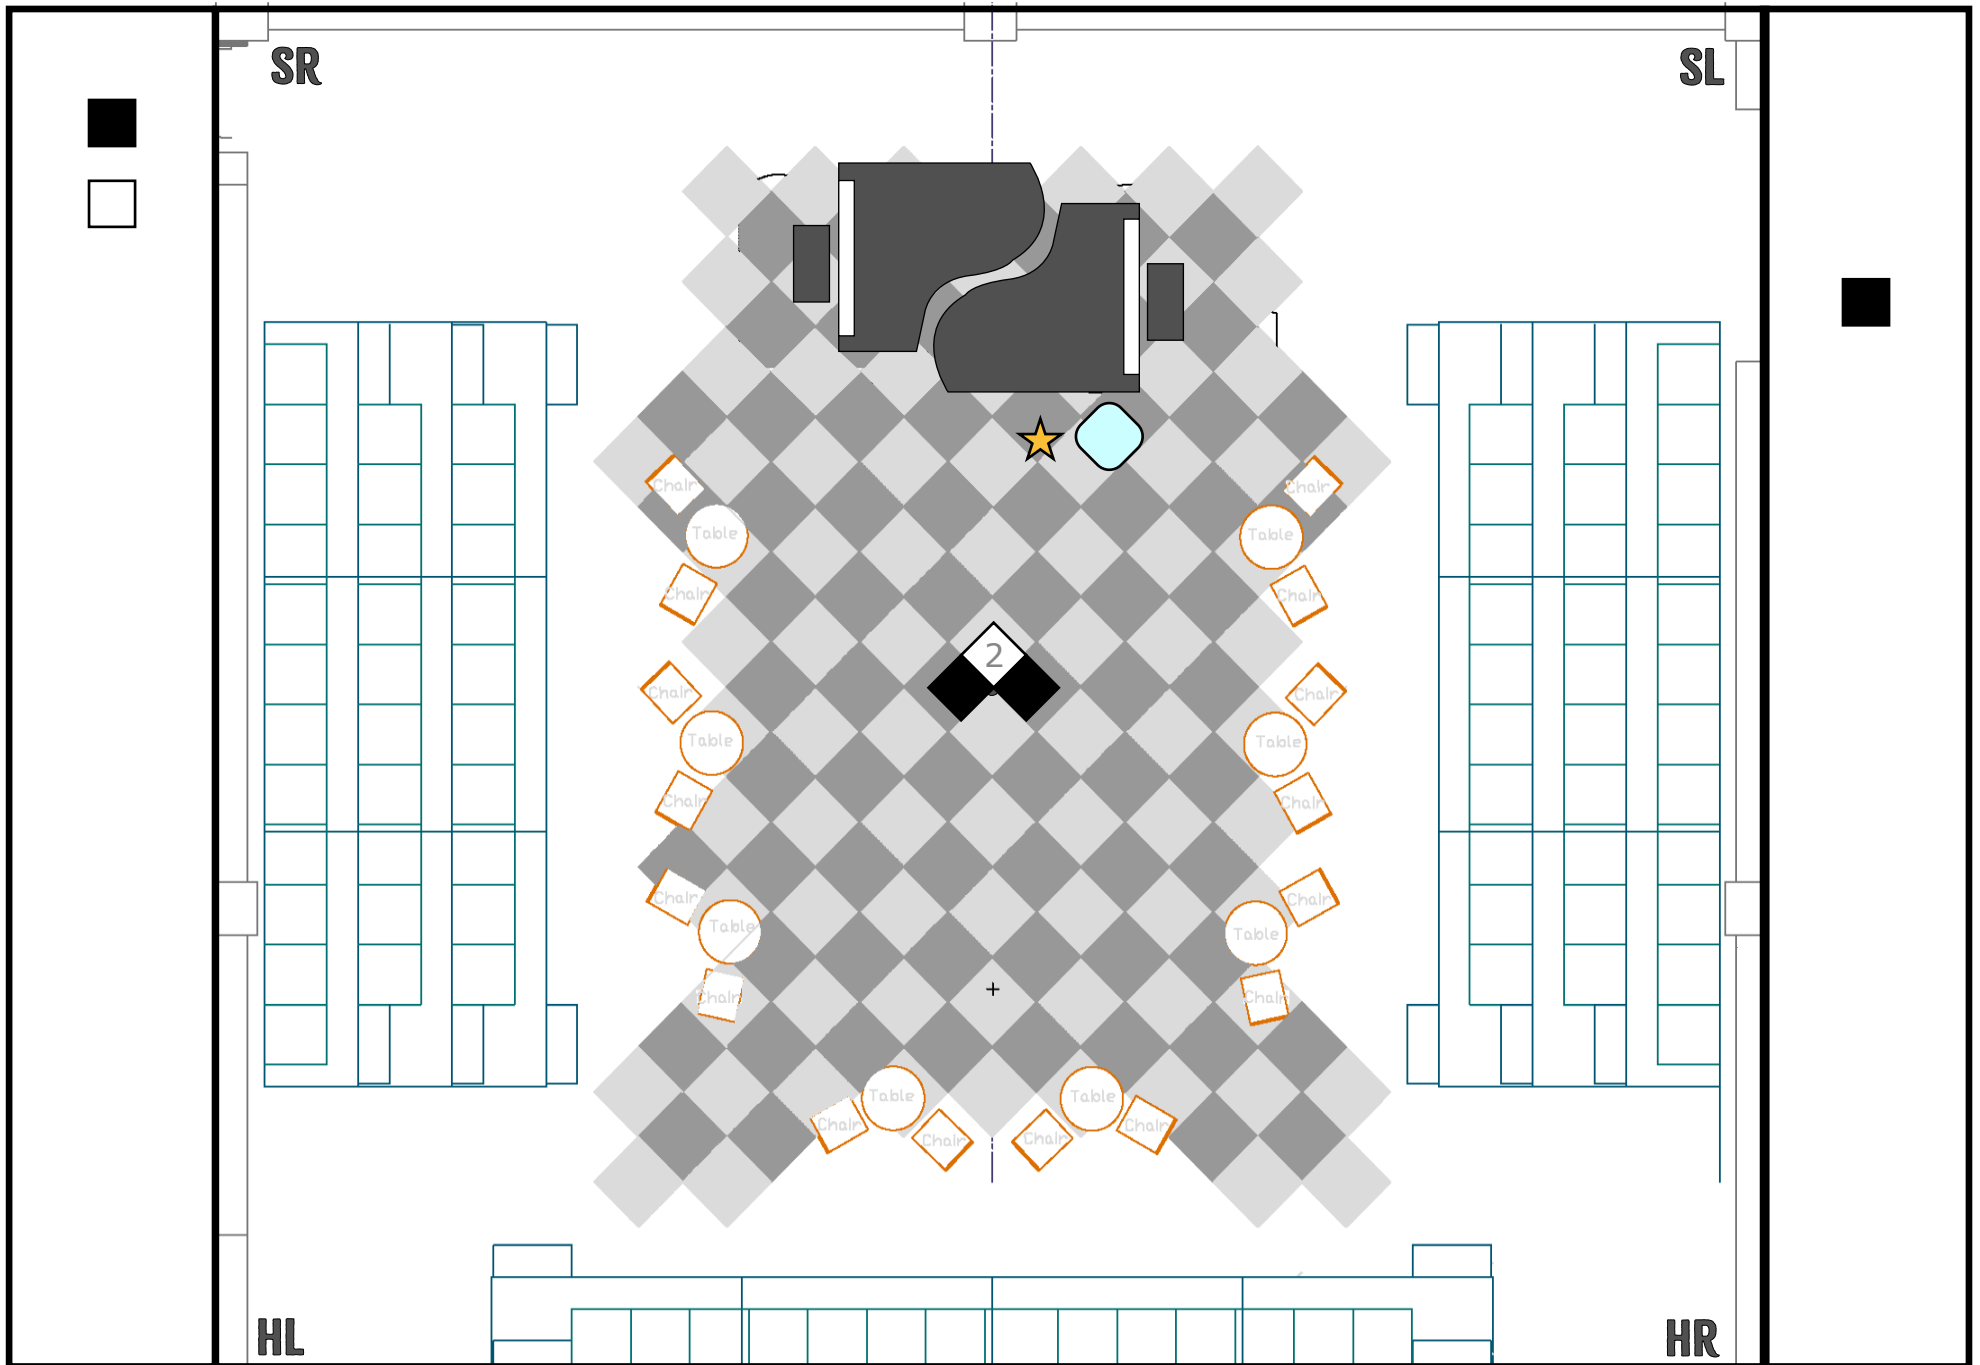

Side by Side by Sondheim  
**PRESHOW**

 = Stool       = Mic

Side by Side by Sondheim  
#1 - Comedy Tonight (Page 3)

 = Stool       = Mic

Side by Side by Sondheim

#3 - If Momma Was Married (page 7)

□ = Stool    ★ = Mic

 = Stool       = Mic

Side by Side by Sondheim  
#12 - Company Intro (page 27)

 = Stool       = Mic

Side by Side by Sondheim  
#14 - Barcelona (page 30)

 = Stool       = Mic

 = Stool       = Mic

○ = Stool    ★ = Mic

 = Stool       = Mic

Side by Side by Sondheim  
#20 - Broadway Baby (page 44)

 = Stool       = Mic

Side by Side by Sondheim  
#22 - You Could Drive A Person Crazy (page 46)

□ = Stool    ★ = Mic

Side by Side by Sondheim  
**INTERMISSION**

 = Stool       = Mic

Side by Side by Sondheim  
#34 - Pretty Lady (page 65)

□ = Stool    ★ = Mic

Side by Side by Sondheim  
#38 - Losing My Mind (page 71) to END OF SHOW

○ = Stool   ★ = Mic