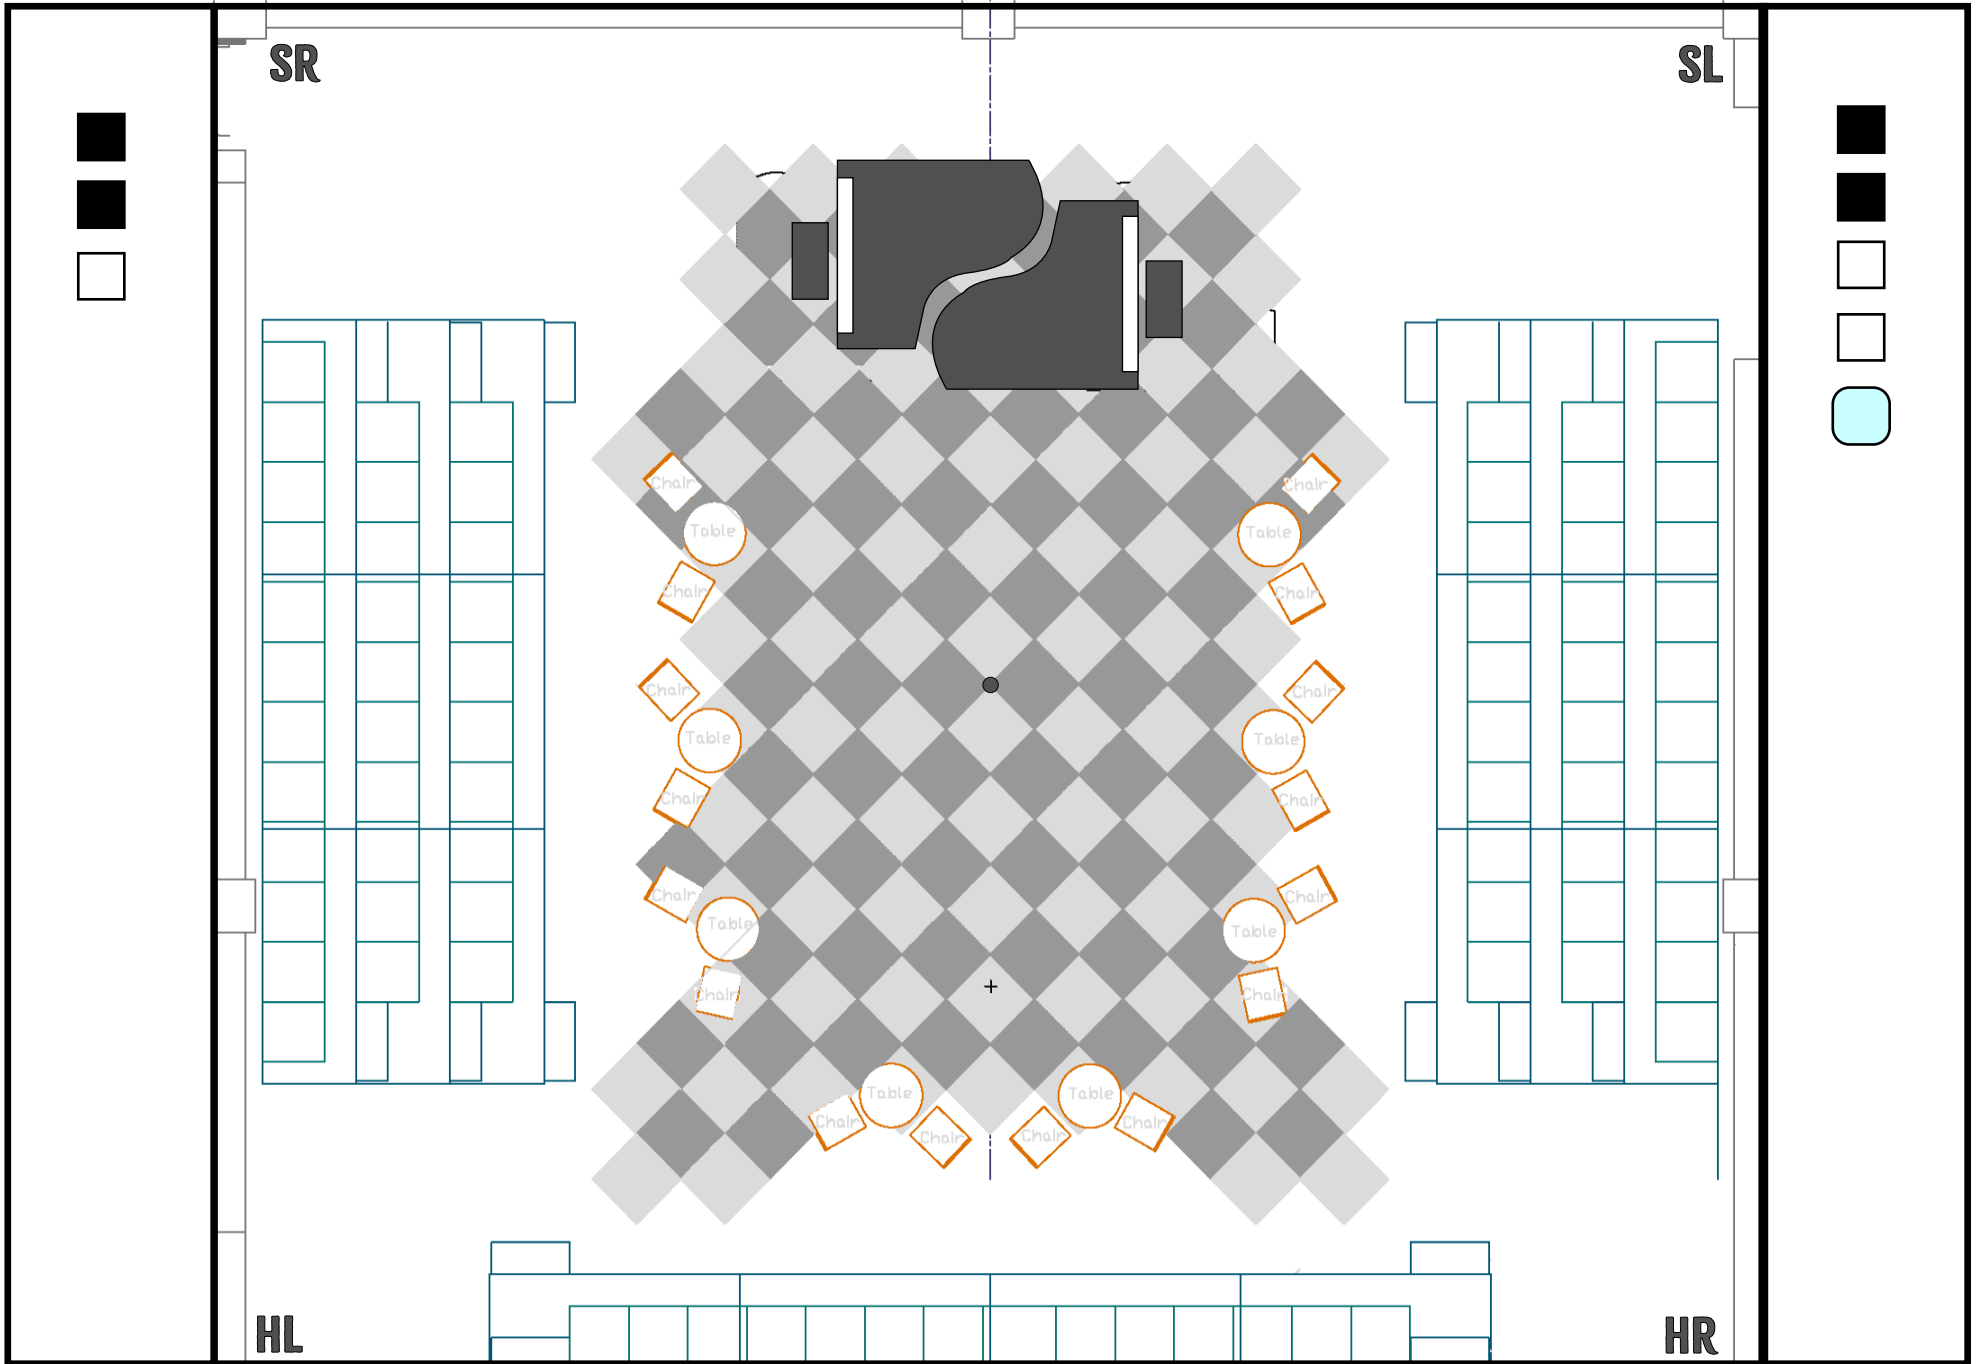

 = Stool       = Mic

Side by Side by Sondheim  
#34 - Pretty Lady (page 65)

□ = Stool    ★ = Mic

Side by Side by Sondheim  
#38 - Losing My Mind (page 71) to END OF SHOW

○ = Stool   ★ = Mic