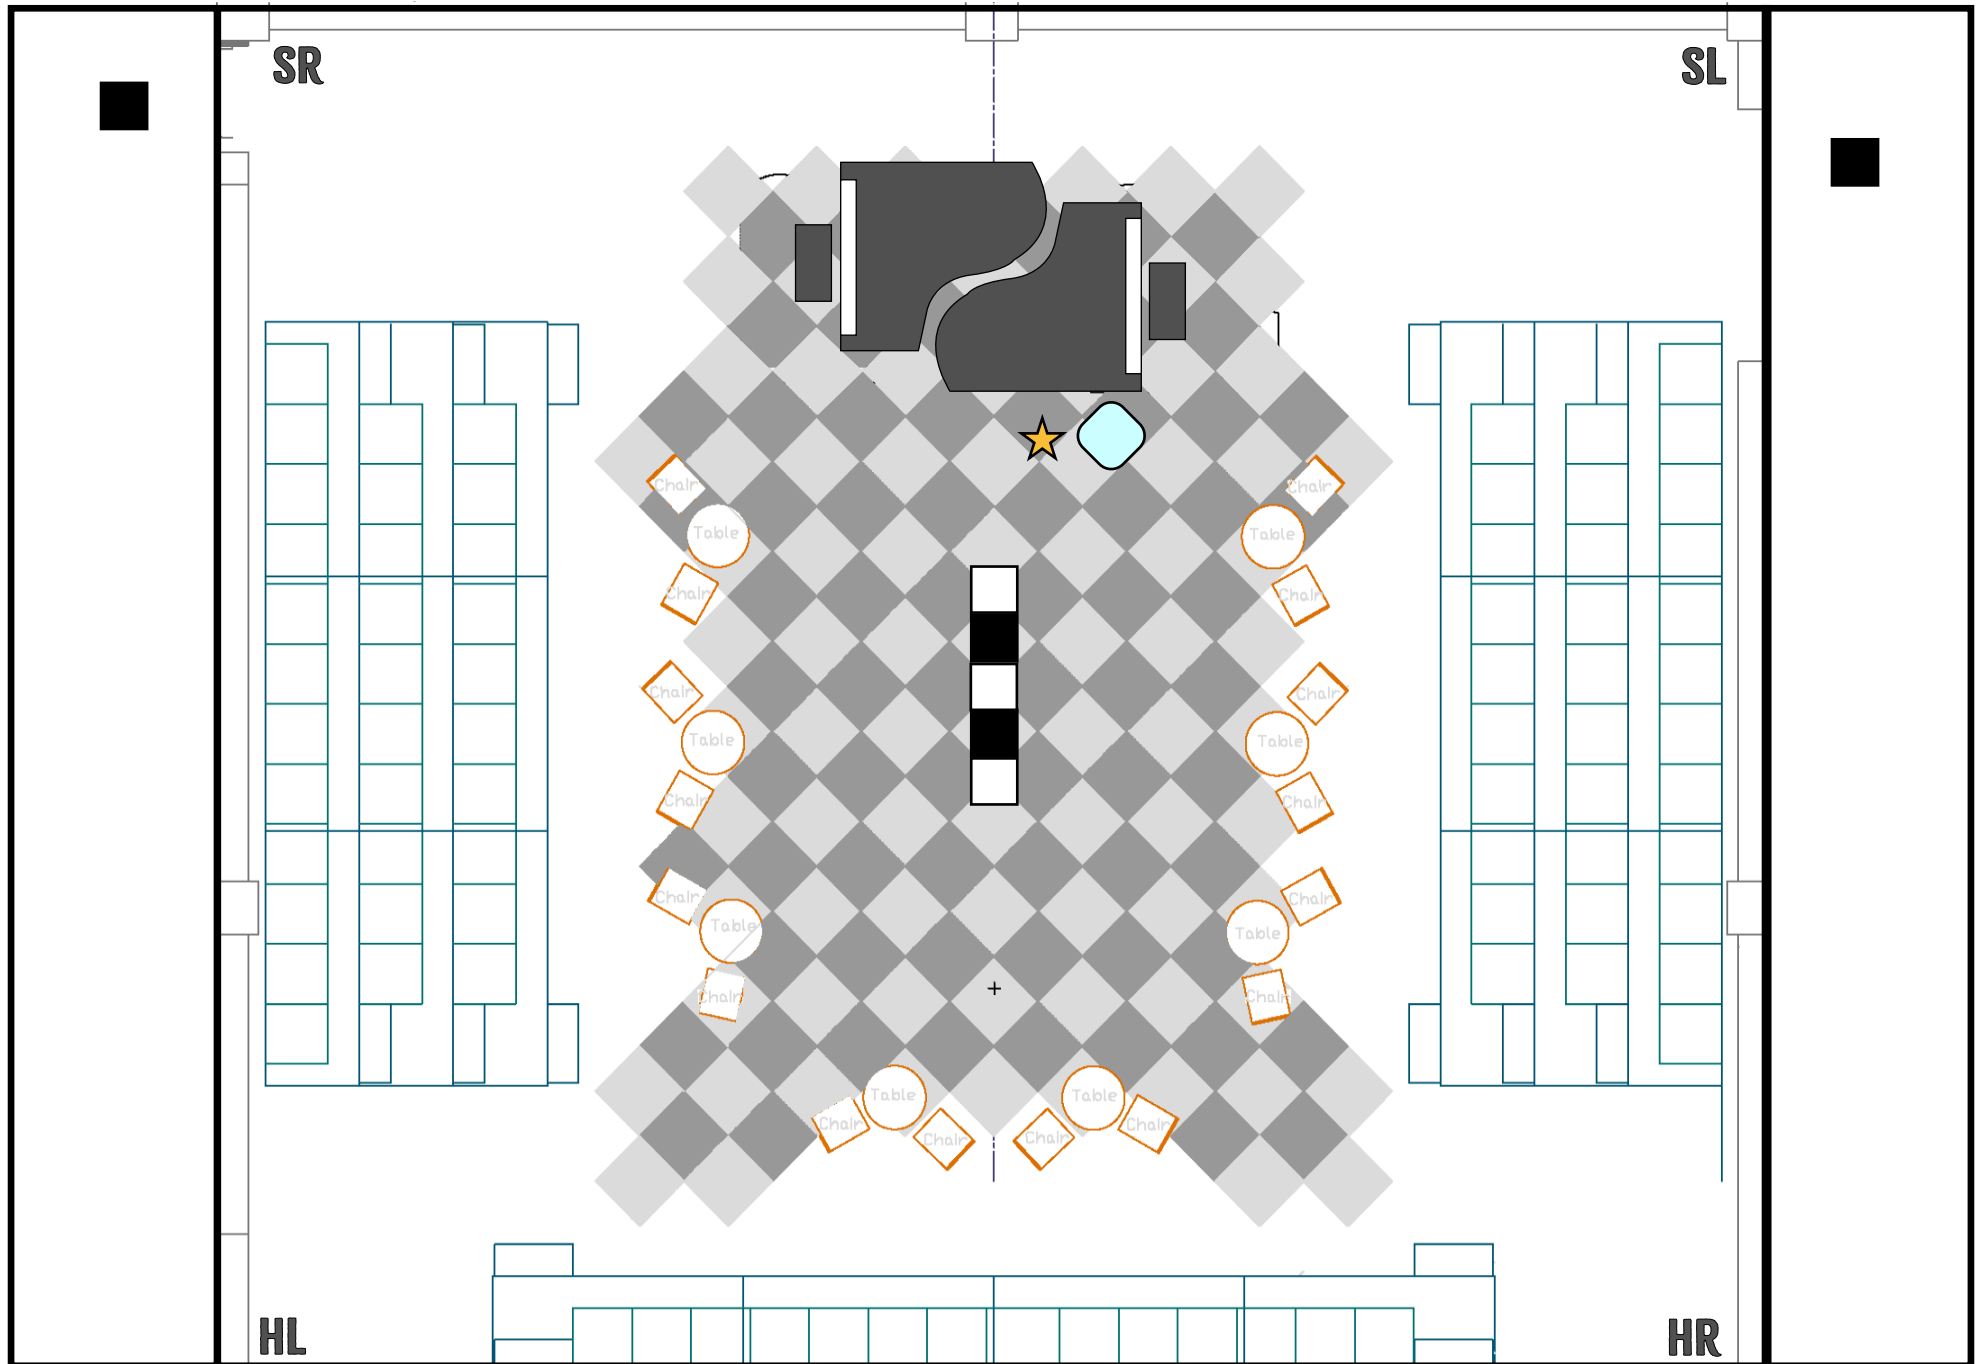

Side by Side by Sondheim  
**PRESHOW**

 = Stool       = Mic

Side by Side by Sondheim  
#1 - Comedy Tonight (Page 3)

 = Stool       = Mic

Side by Side by Sondheim

#3 - If Momma Was Married (page 7)

□ = Stool    ★ = Mic

 = Stool       = Mic

Side by Side by Sondheim  
#12 - Company Intro (page 27)

 = Stool       = Mic

Side by Side by Sondheim  
#14 - Barcelona (page 30)

 = Stool       = Mic

 = Stool       = Mic

○ = Stool    ★ = Mic

 = Stool       = Mic

Side by Side by Sondheim  
#20 - Broadway Baby (page 44)

 = Stool       = Mic

Side by Side by Sondheim  
#22 - You Could Drive A Person Crazy (page 46)

□ = Stool    ★ = Mic

Side by Side by Sondheim  
**INTERMISSION**

 = Stool       = Mic

Side by Side by Sondheim  
#34 - Pretty Lady (page 65)

□ = Stool    ★ = Mic

Side by Side by Sondheim  
#38 - Losing My Mind (page 71) to END OF SHOW

○ = Stool   ★ = Mic